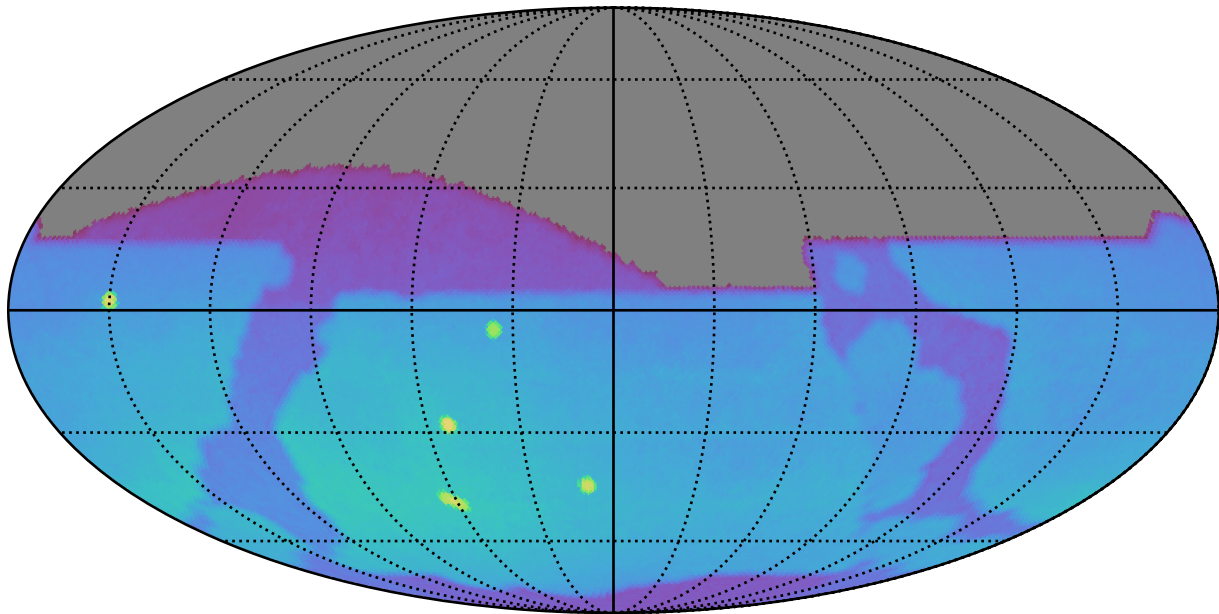

internal_u_expt38_nscale0.9v3.4_10yrs : Brown Dwarf, L4

Brown Dwarf, L4 (pc)