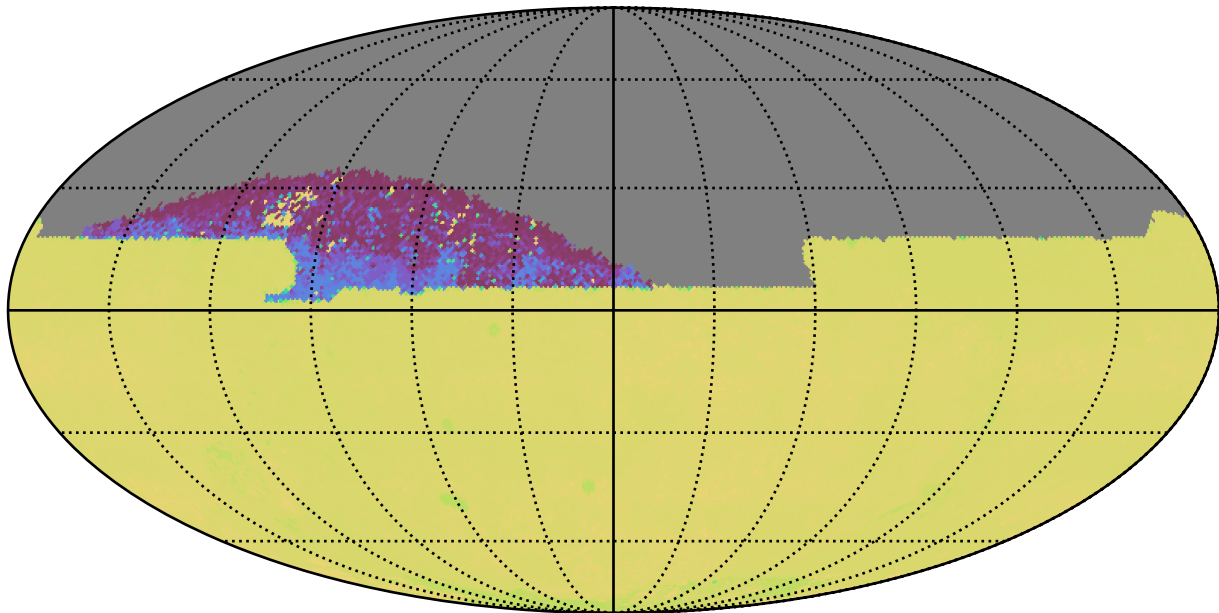

internal_u_expt38_nscale0.9v3.4_10yrs All sky zy bands: 75th Percentile Intranight Timespan

75th Percentile Intranight Timespan (minutes)