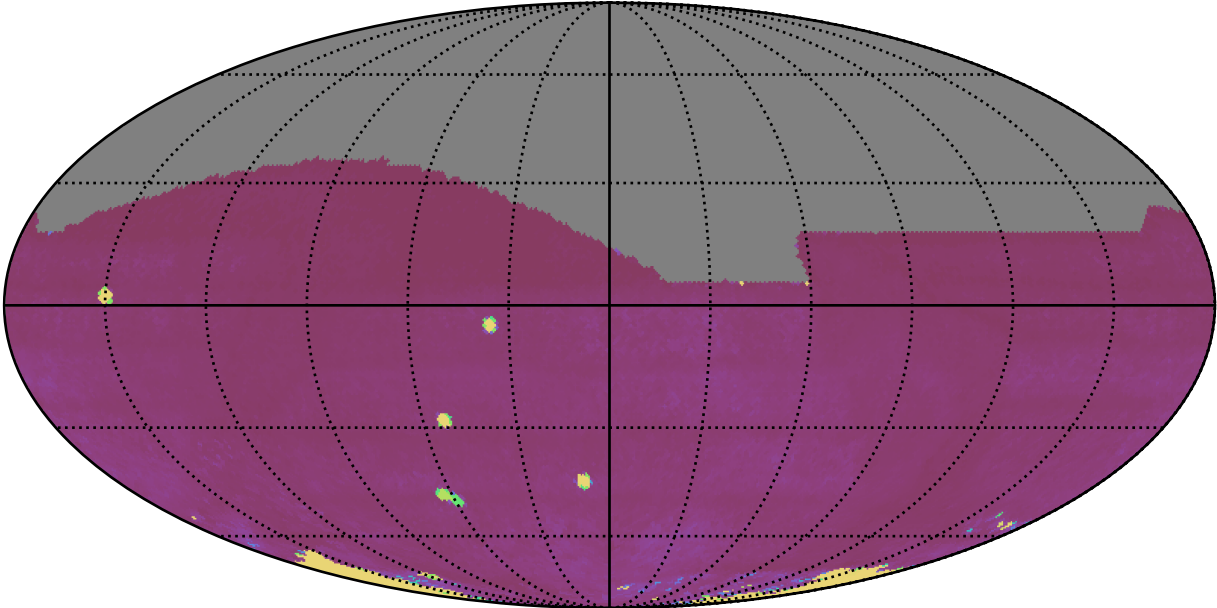

internal_u_expt38_nscale0.9v3.4_10yrs All sky: 75th Percentile Intranight Timespan

75th Percentile Intranight Timespan (minutes)