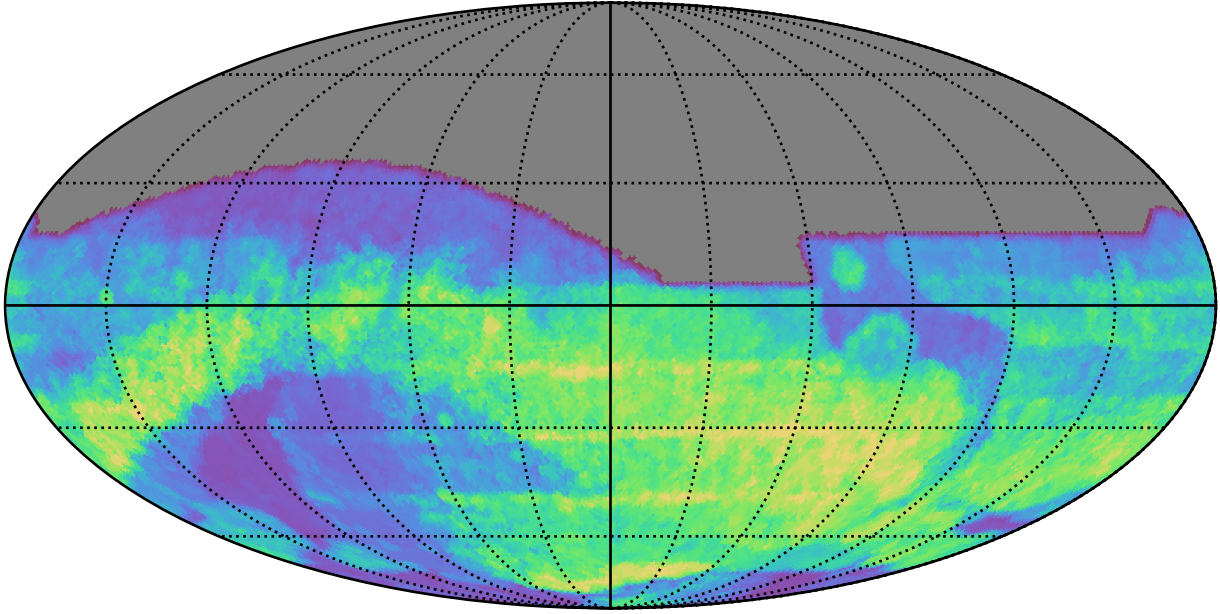

internal_u_expt30_nscale1.5v3.4_10yrs : GalPlaneSeasonGapsTimescales_xray_binaries_map_Tau_100_0

0.0 0.1 0.2 0.3 0.4 0.5 0.6 0.7 0.8 0.9 1.0
GalPlaneSeasonGapsTimescales_xray_binaries_map_Tau_100_0
(MJD mag)