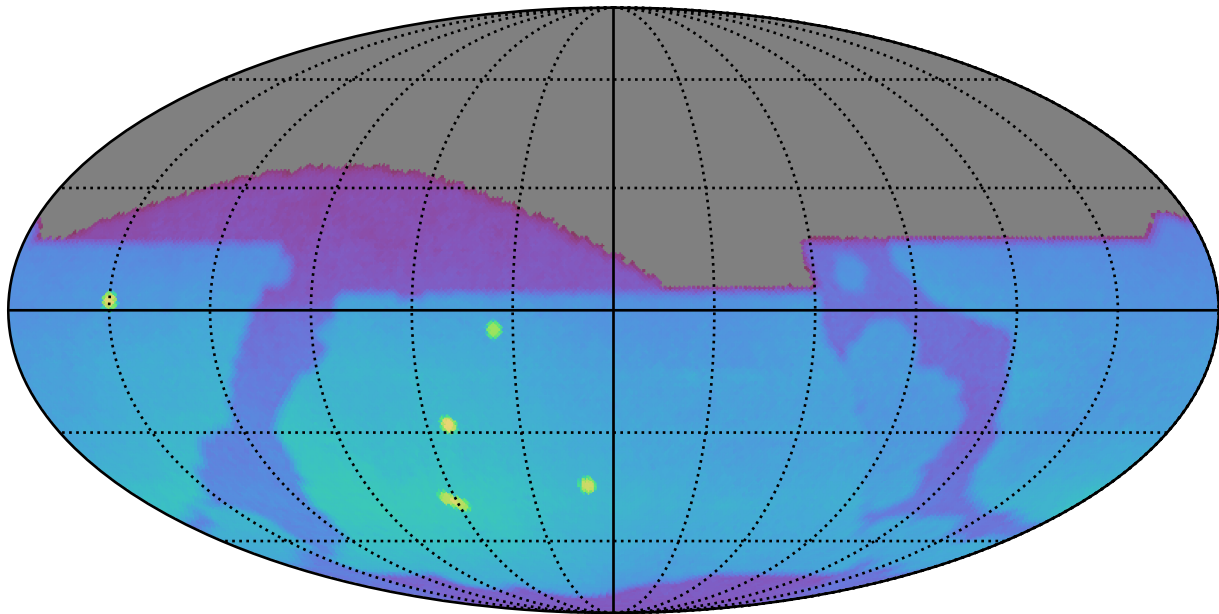

internal\_u\_expt30\_nscale1.5v3.4\_10yrs : Brown Dwarf, L4

Brown Dwarf, L4 (pc)