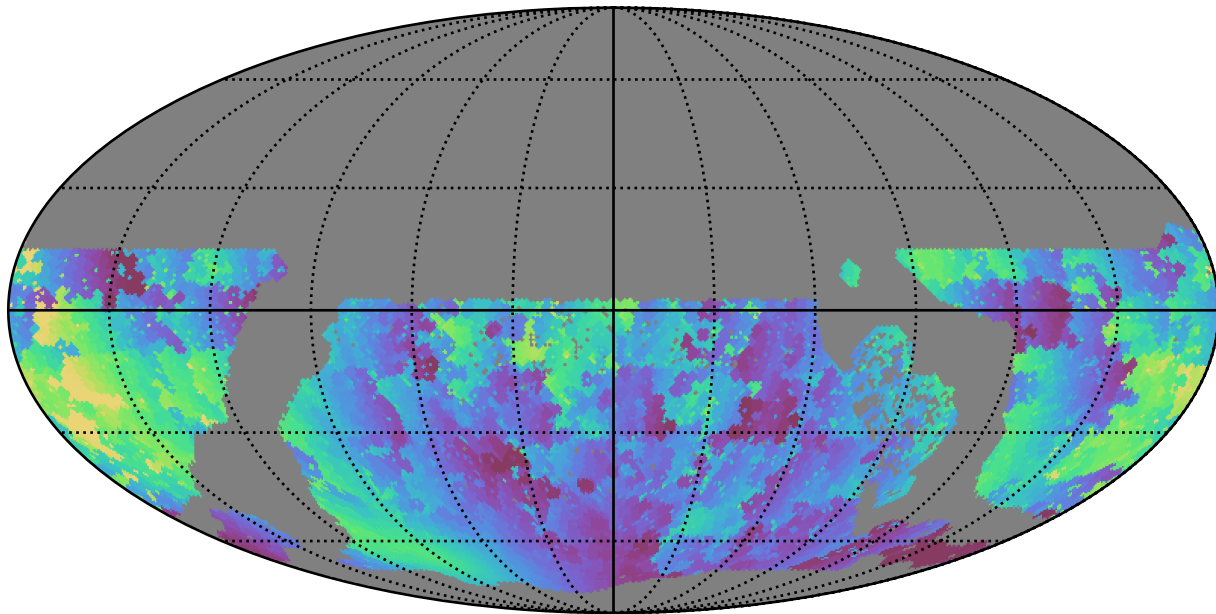

internal_u_expt30_nscale1.5v3.4_10yrs WFD g band: Min solarElong

Min solarElong (degrees)