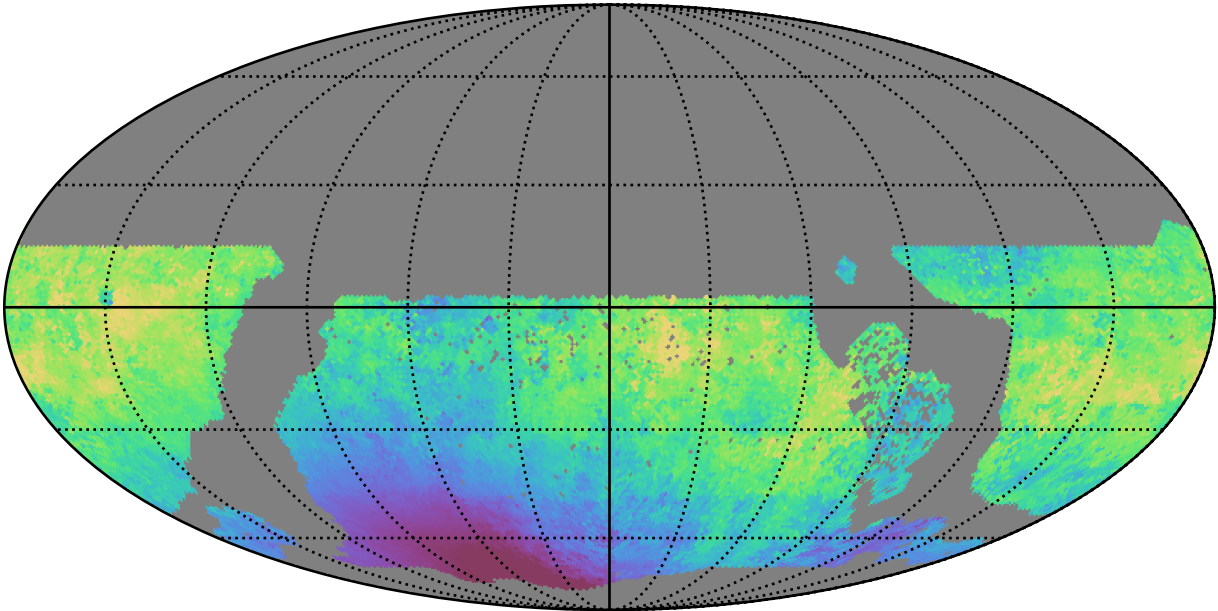

internal_u_expt30_nscale1.5v3.4_10yrs WFD u band: Median moonDistance

Median moonDistance