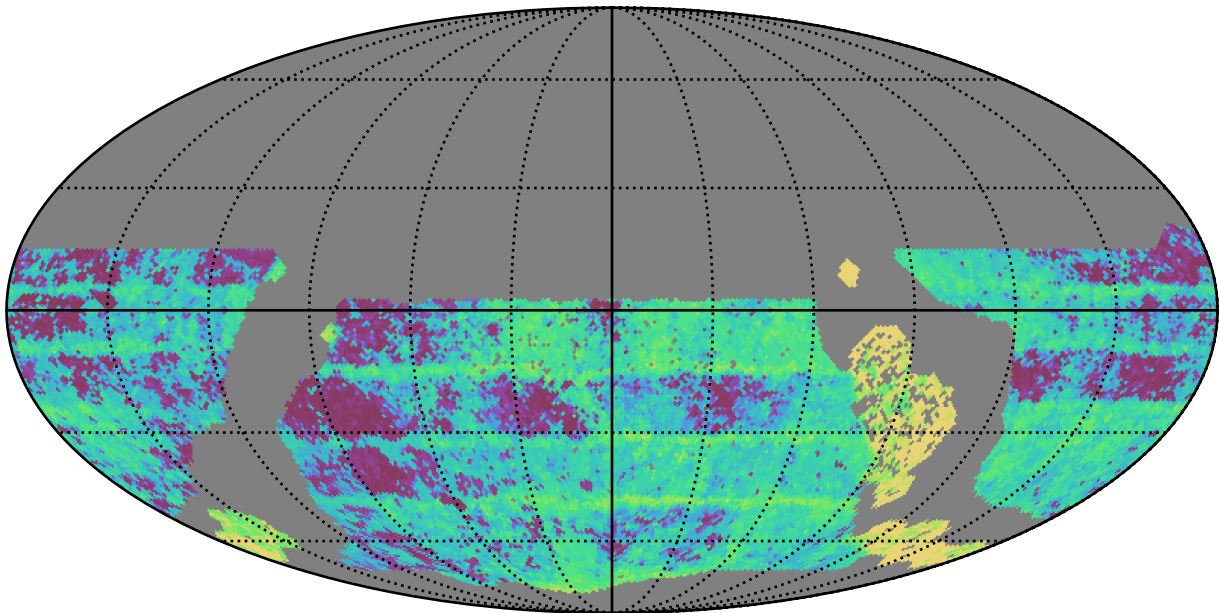

internal_u_expt30_nscale1.5v3.4_10yrs WFD u band: Median Inter-Night Gap

Median Inter-Night Gap (days)