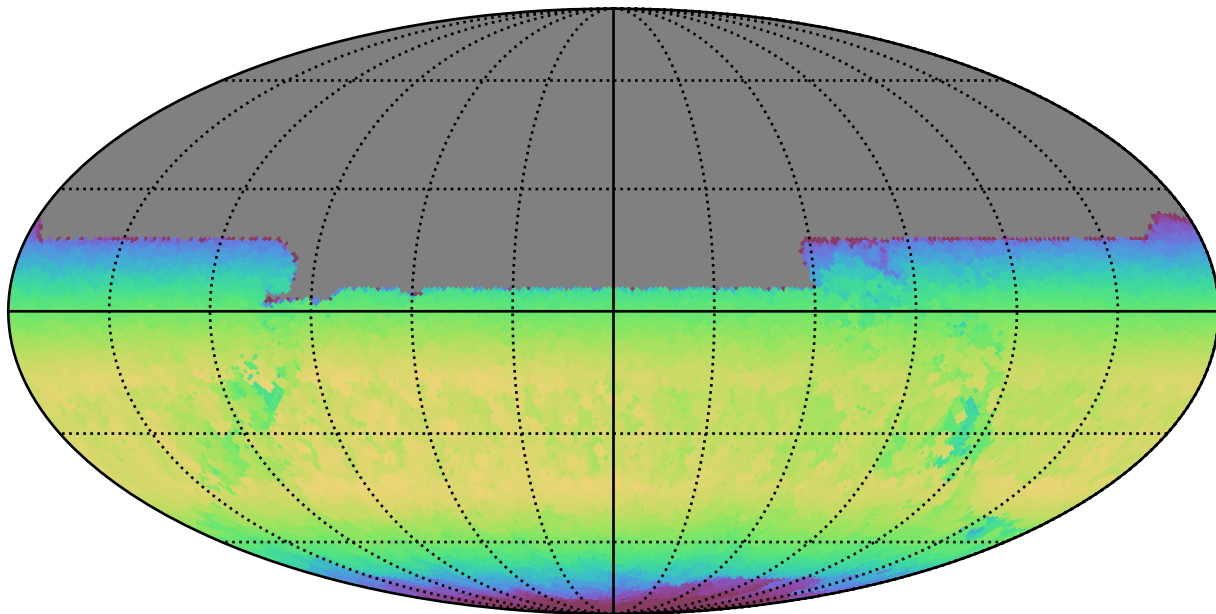

internal\_u\_expt30\_nscale1.5v3.4\_10yrs All sky y band: Max skyBrightness

18.06 18.12 18.18 18.24 18.30 18.36 18.42 18.48 18.54 18.66

Max skyBrightness (mag/sq arcsec)