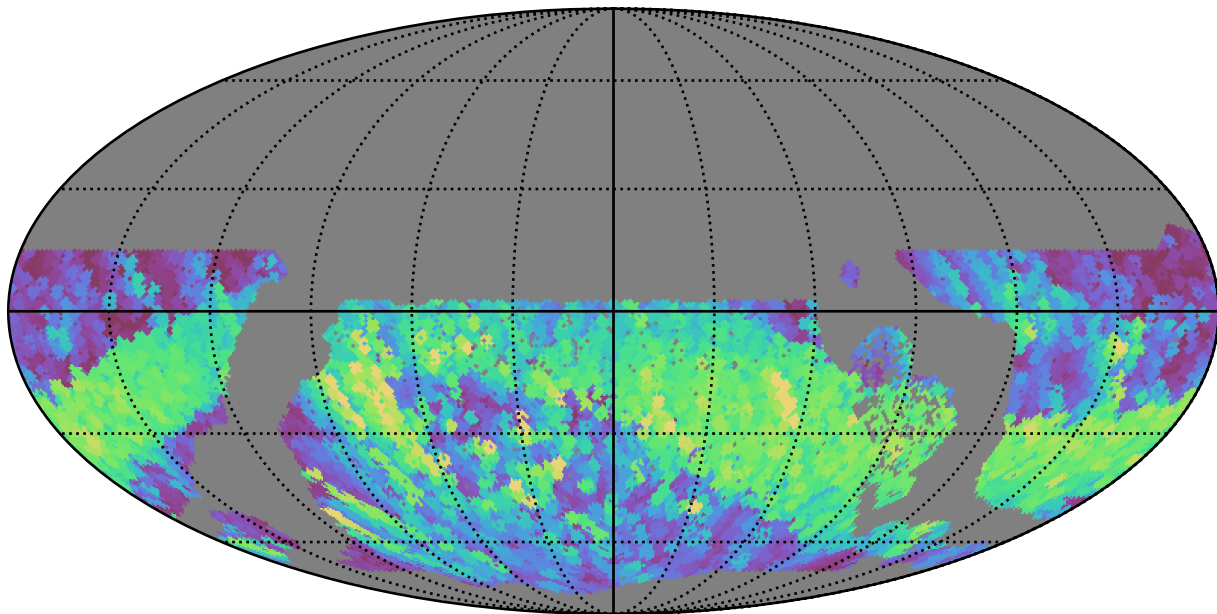

internal_u_expt30_nscale1.5v3.4_10yrs WFD r band: Max normairmass

Max normairmass (X / Xmin)