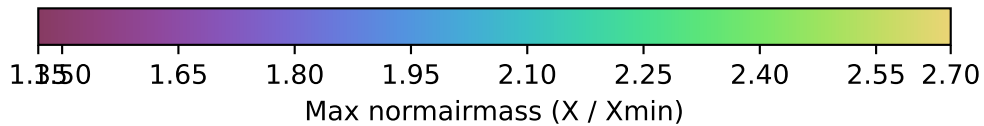

internal_u_expt30_nscale1.5v3.4_10yrs WFD r band: Max normairmass

Max normairmass (X / Xmin)