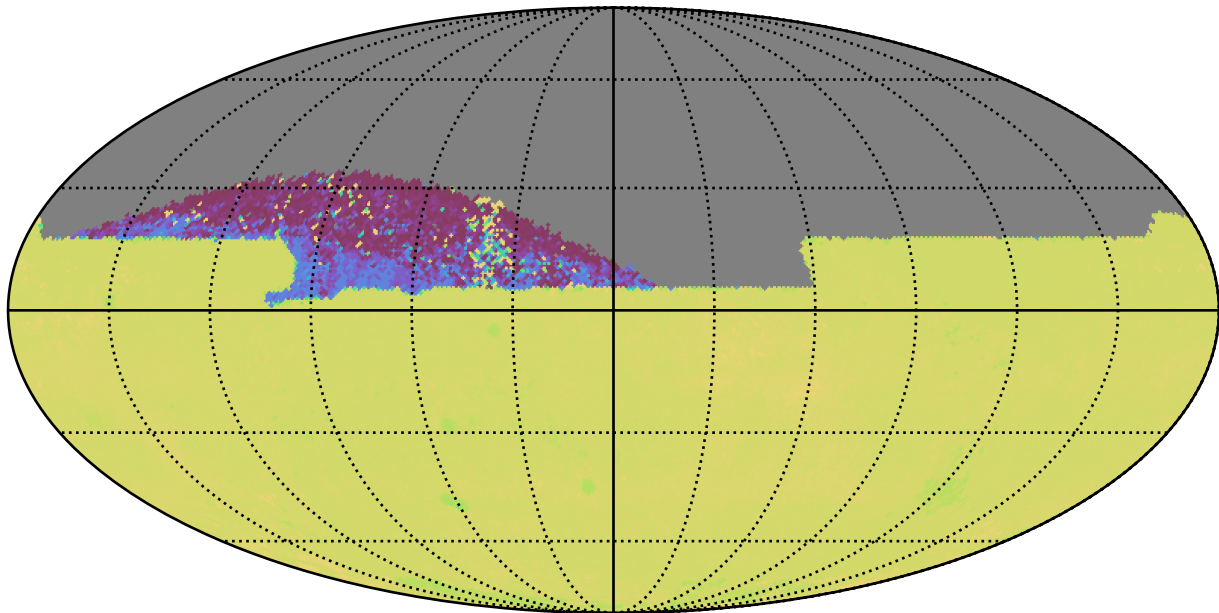

internal\_u\_expt30\_nscale1.5v3.4\_10yrs All sky zy bands: 75th Percentile Intranight Timespan

75th Percentile Intranight Timespan (minutes)