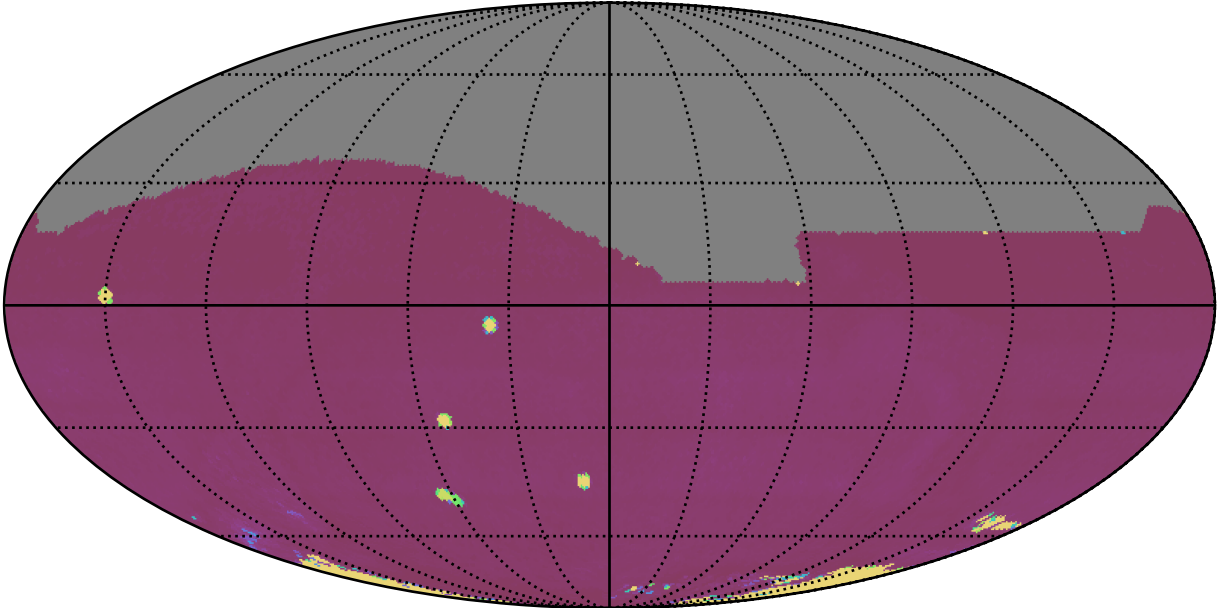

internal_u_expt30_nscale1.5v3.4_10yrs All sky: 75th Percentile Intranight Timespan

75th Percentile Intranight Timespan (minutes)