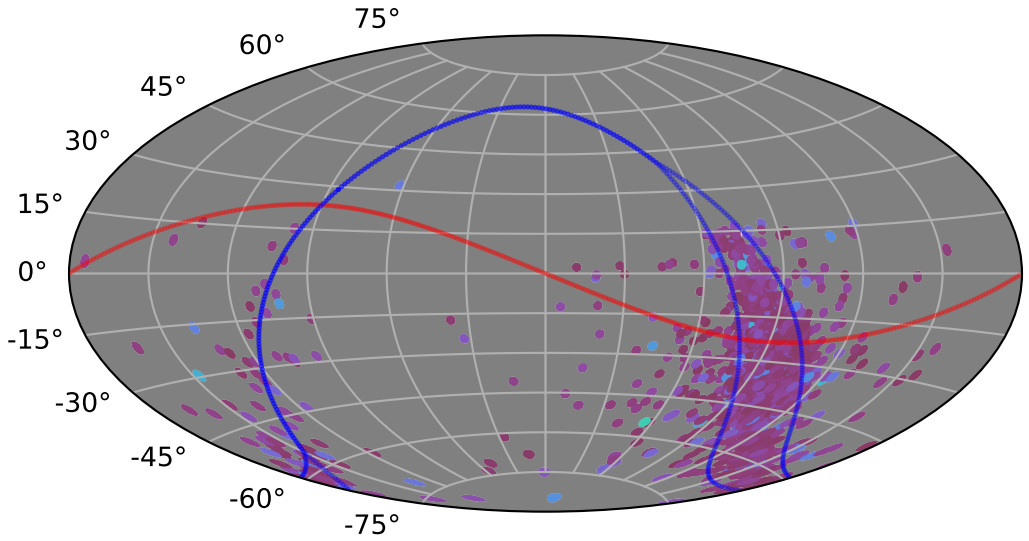

internal_u_expt30_nscale1.2v3.4_10yrs : XRBPopMetric_mean_time_between_detections

5 10 15 20 25 30 35 40 45
XRBPopMetric_mean_time_between_detections
(Detected, 0 or 1)