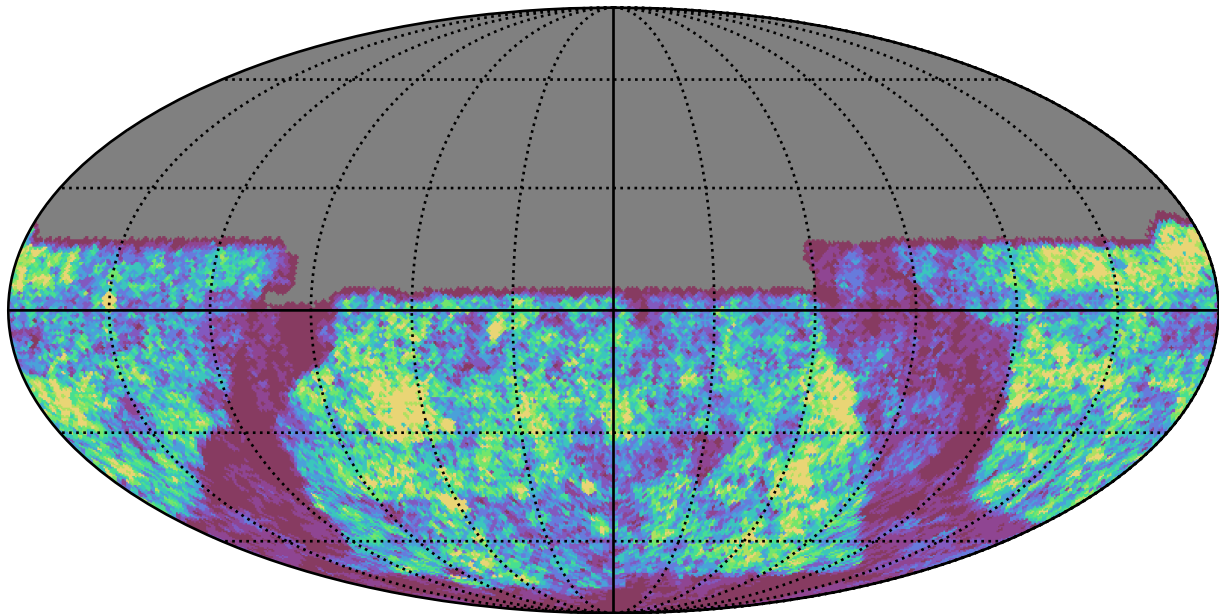

internal_u_expt30_nscale1.2v3.4_10yrs u band: Gaps_24hr

Gaps_24hr (N)