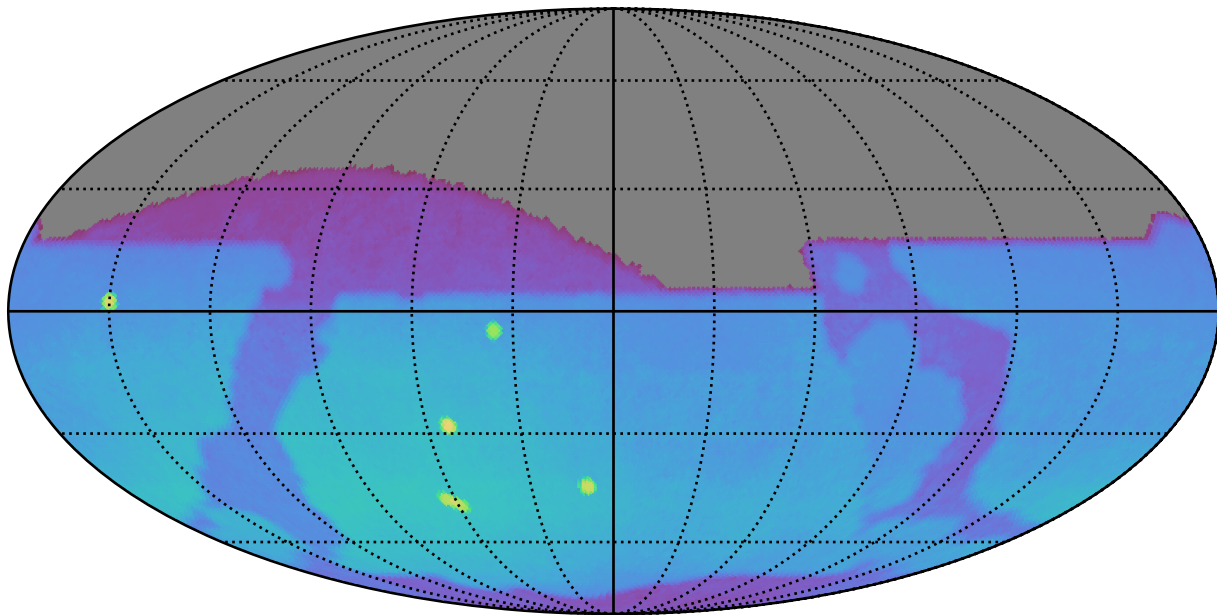

internal_u_expt30_nscale1.2v3.4_10yrs : Brown Dwarf, L7

Brown Dwarf, L7 (pc)