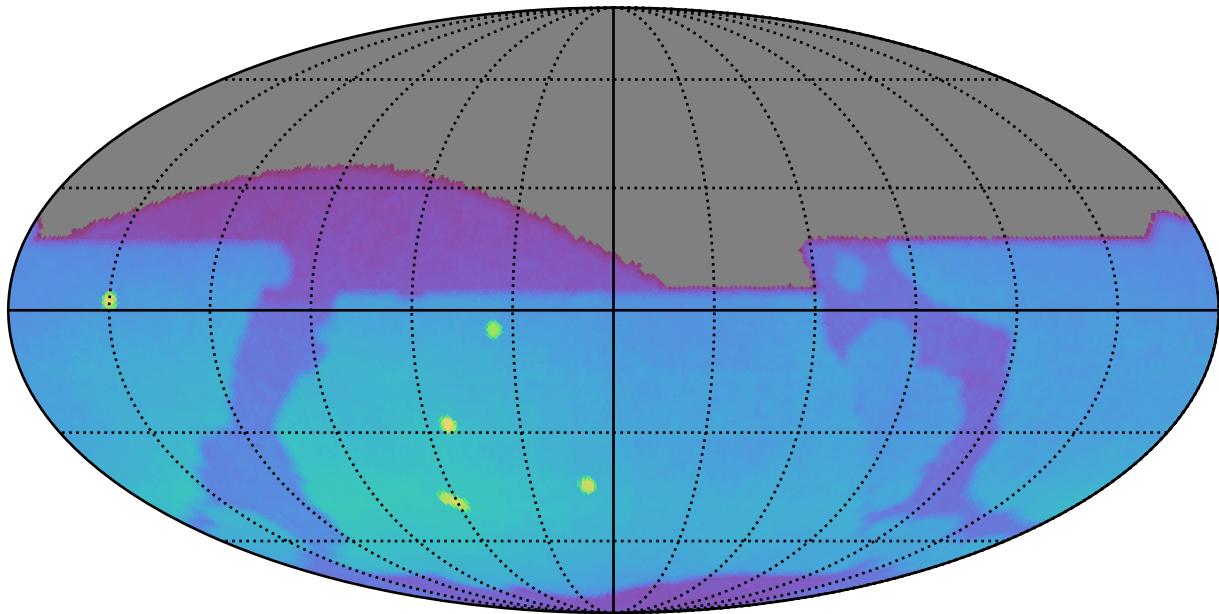

internal\_u\_expt30\_nscale1.2v3.4\_10yrs : Brown Dwarf, L4

Brown Dwarf, L4 (pc)