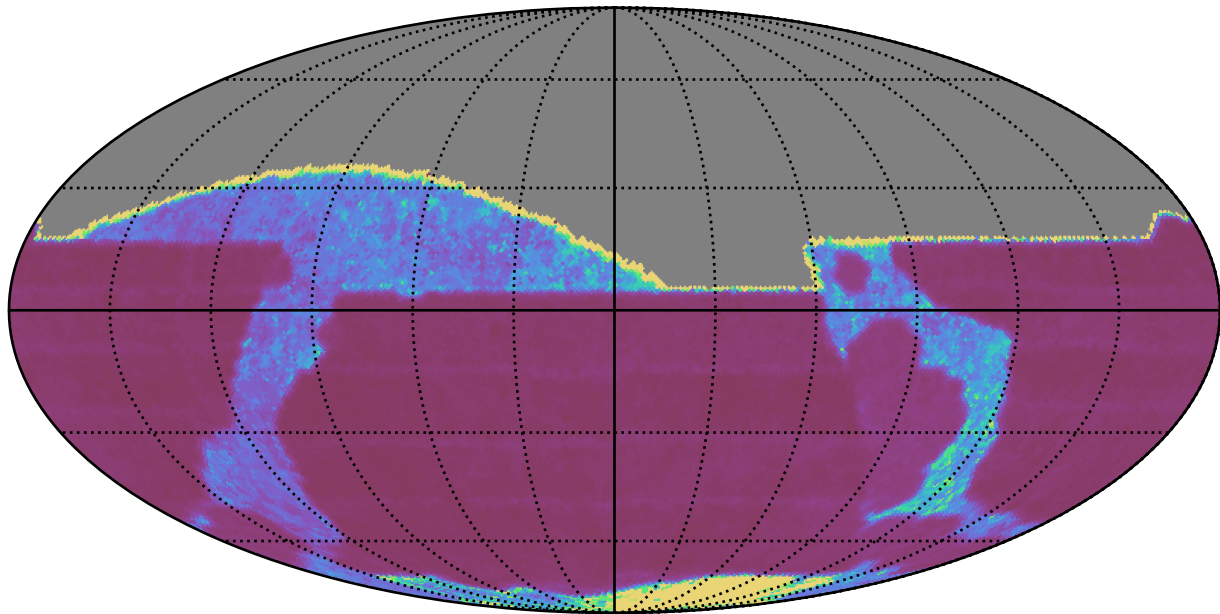

internal_u_expt30_nscale1.2v3.4_10yrs All sky i band: Median Inter-Night Gap

Median Inter-Night Gap (days)