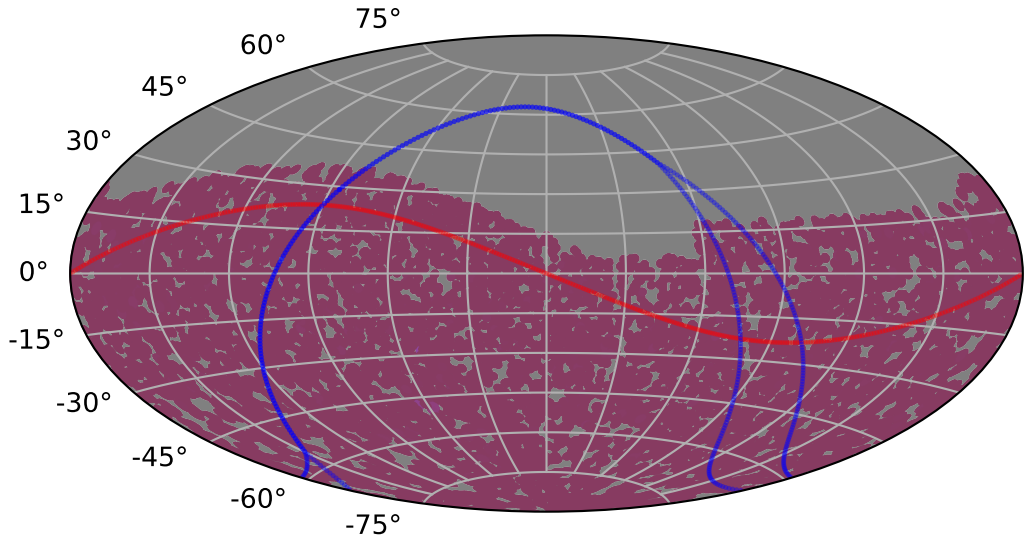

internal_u_expt30_nscale1.1v3.4_10yrs : TDE_Quality_some_color_pnum

TDE_Quality_some_color_pnum
(Bad: 0, Good (obs every 2 night): 1)