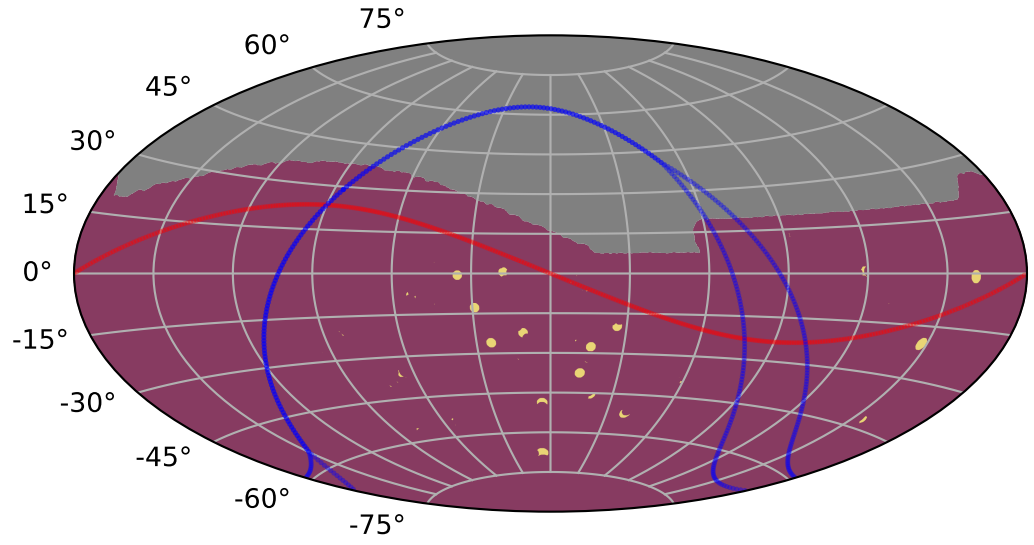

internal_u_expt30_nscale1.1v3.4_10yrs all models: KNePopMetric_all_blue_color_detect

0.0 0.1 0.2 0.3 0.4 0.5 0.6 0.7 0.8 0.9 1.0
KNePopMetric_all_blue_color_detect
(Detected, 0 or 1)