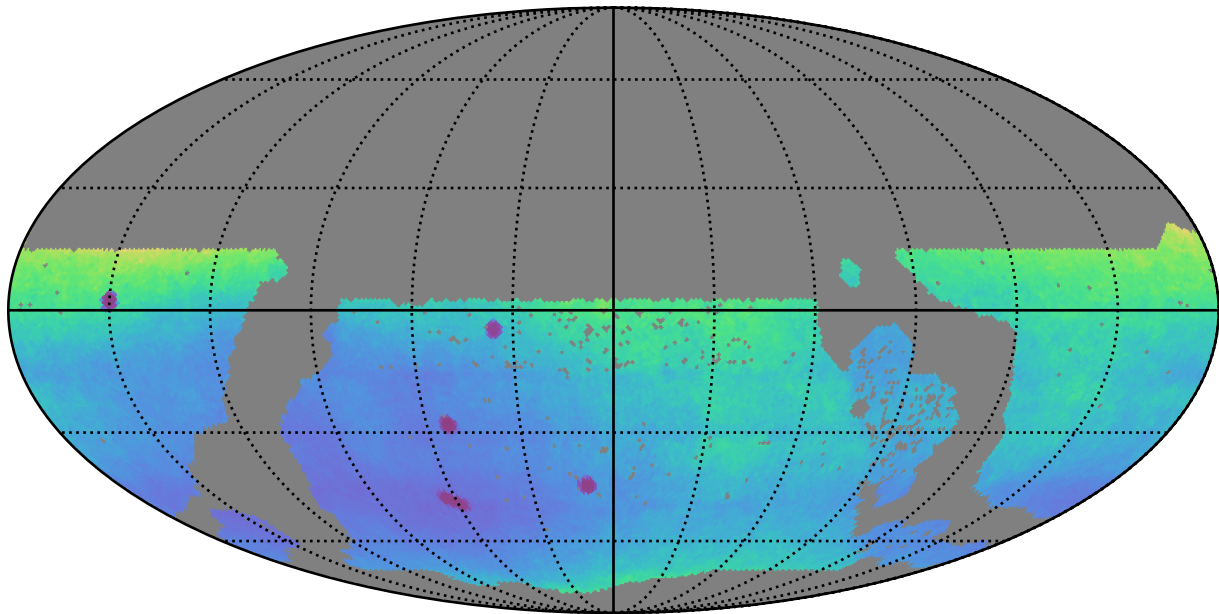

internal_u_expt30_nscale1.1v3.4_10yrs WFD: Parallax Uncert @ 24.0

Parallax Uncert @ 24.0 (mas)