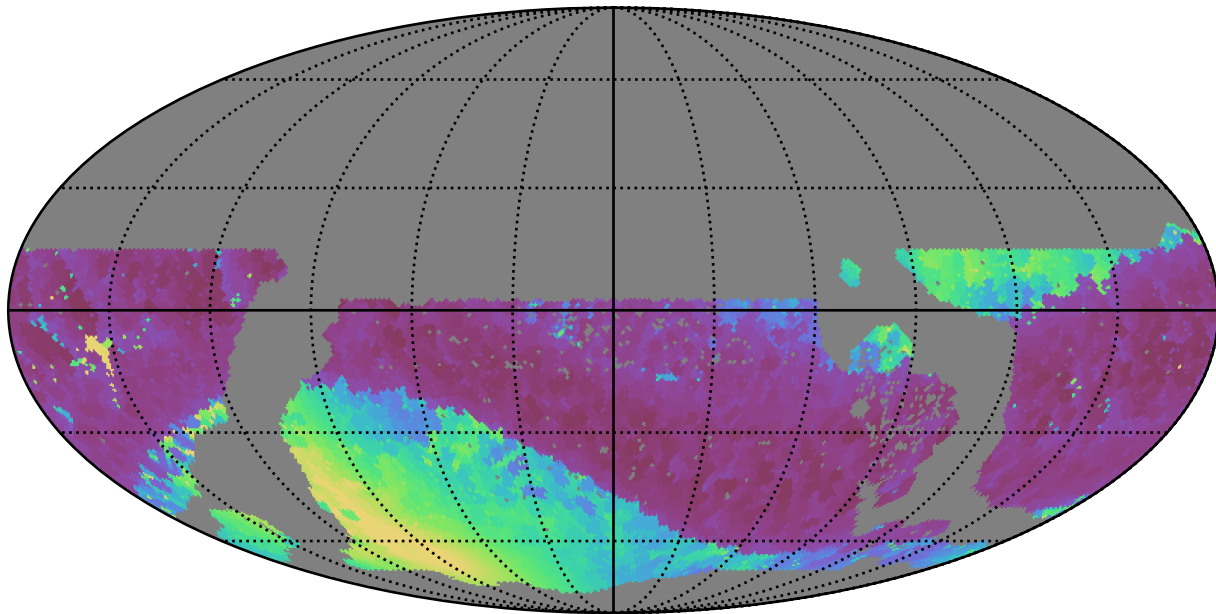

internal_u_expt30_nscale1.1v3.4_10yrs WFD z band: Min solarElong

Min solarElong (degrees)