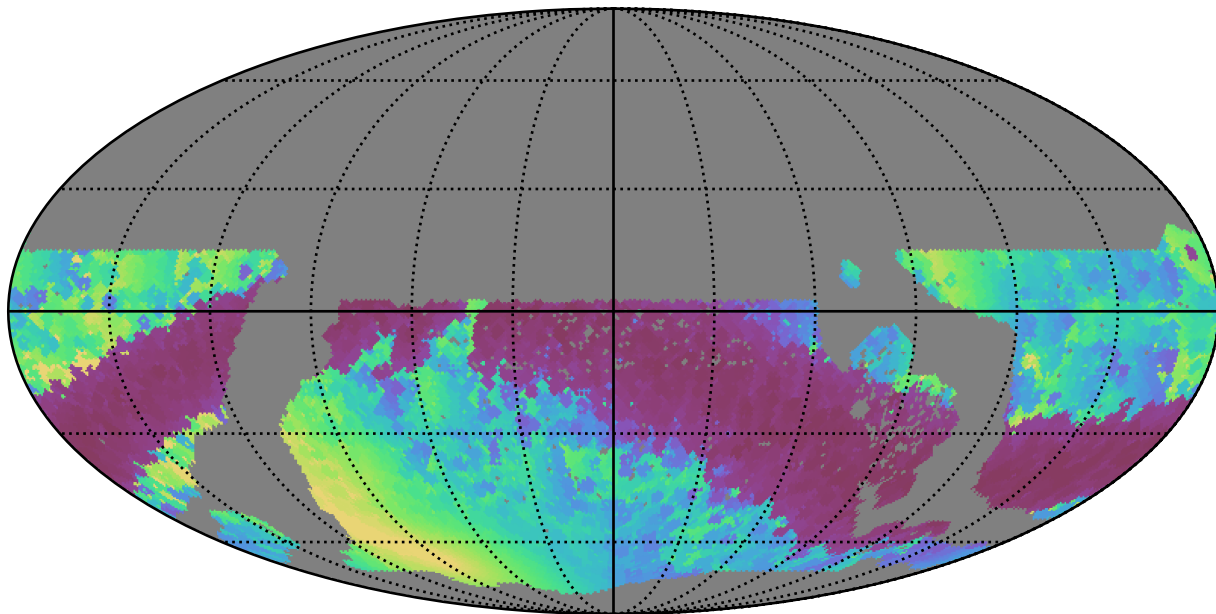

internal\_u\_expt30\_nscale1.1v3.4\_10yrs WFD r band: Min solarElong

Min solarElong (degrees)