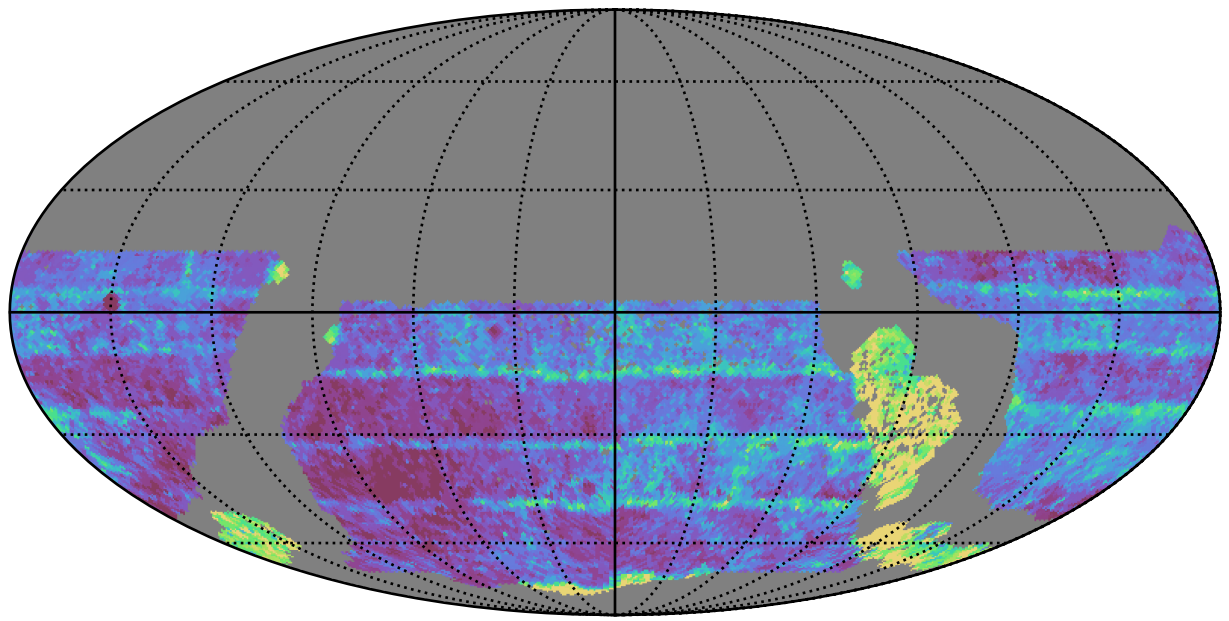

internal_u_expt30_nscale1.1v3.4_10yrs WFD z band: Median Inter-Night Gap

Median Inter-Night Gap (days)