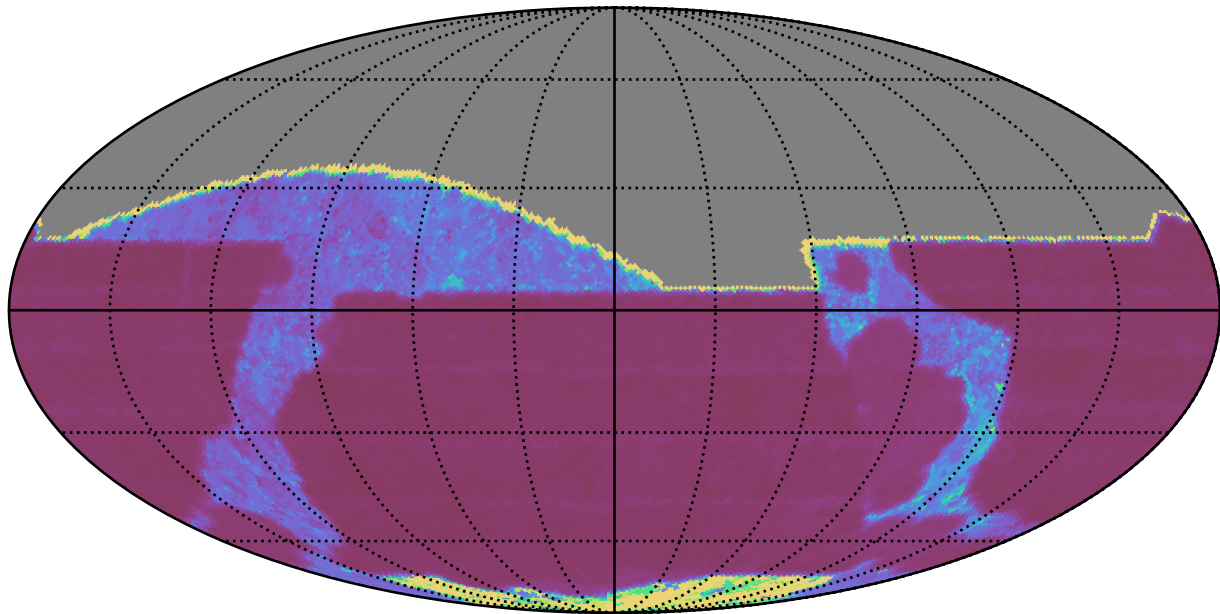

internal_u_expt30_nscale1.1v3.4_10yrs All sky i band: Median Inter-Night Gap

Median Inter-Night Gap (days)