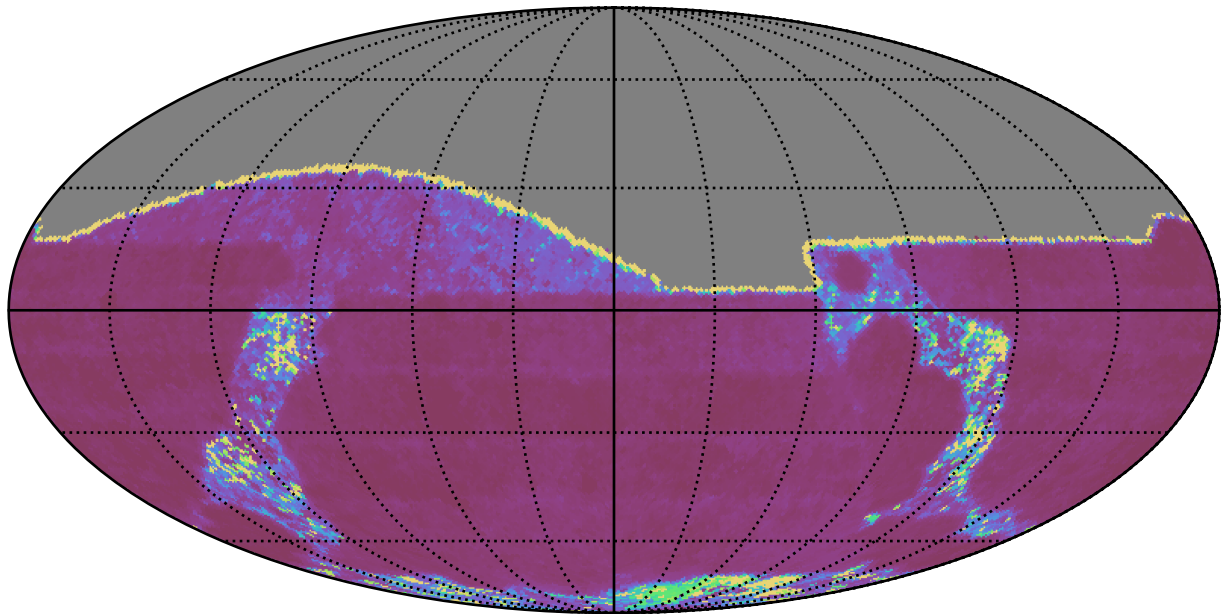

internal_u_expt30_nscale1.1v3.4_10yrs All sky g band: Median Inter-Night Gap

Median Inter-Night Gap (days)