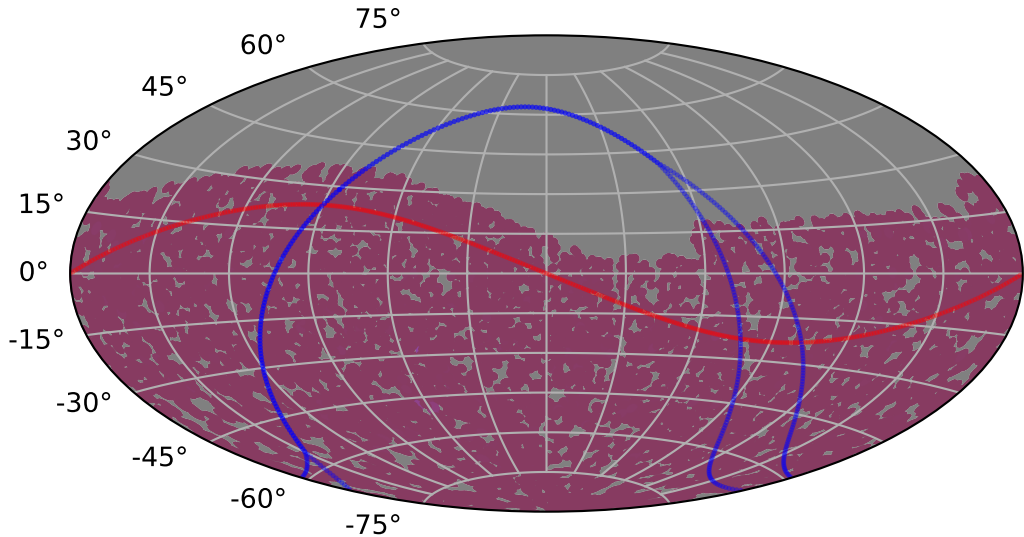

internal_u_expt30_nscale1.0v3.4_10yrs : TDE_Quality_some_color_pnum

TDE_Quality_some_color_pnum
(Bad: 0, Good (obs every 2 night): 1)