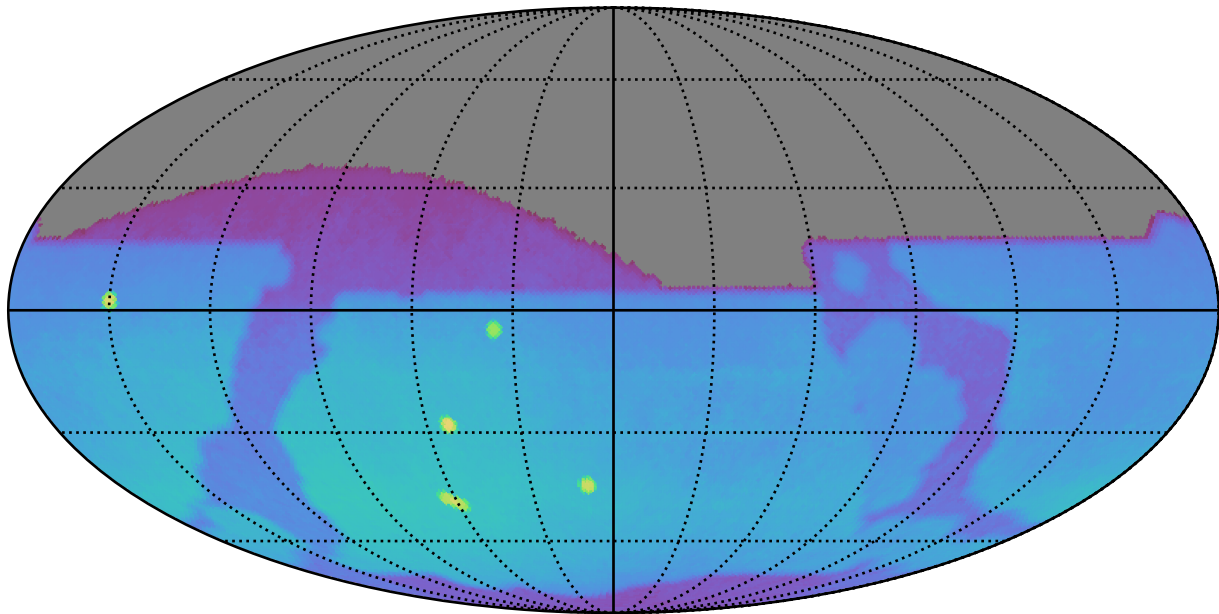

internal_u_expt30_nscale1.0v3.4_10yrs : Brown Dwarf, L7

Brown Dwarf, L7 (pc)