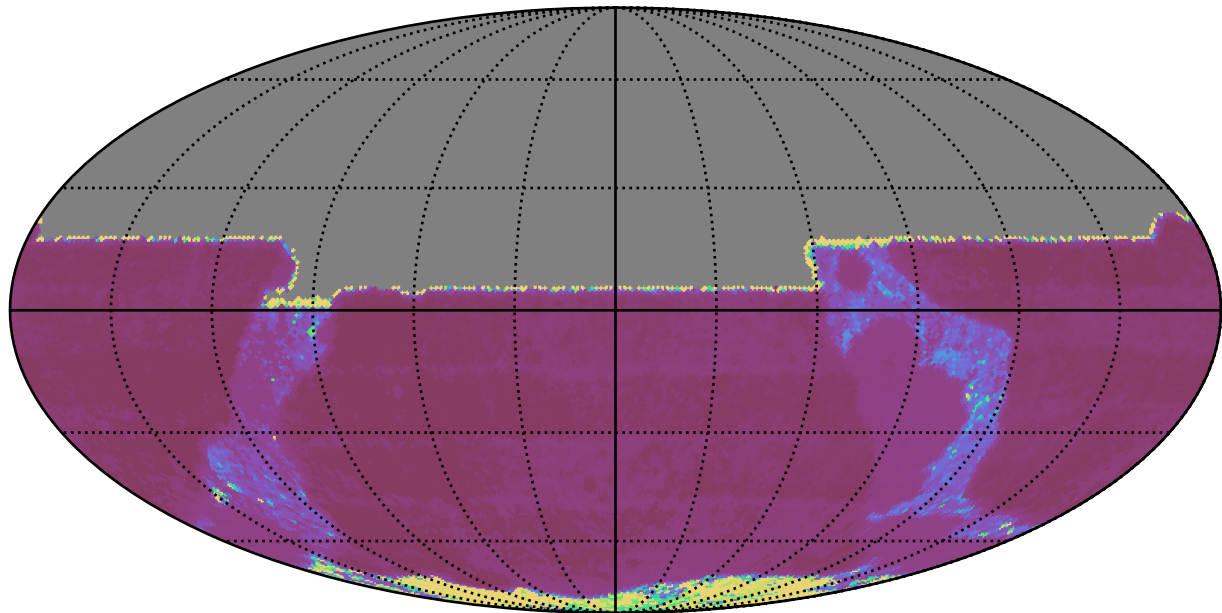

internal_u_expt30_nscale1.0v3.4_10yrs All sky y band: Median Inter-Night Gap

Median Inter-Night Gap (days)