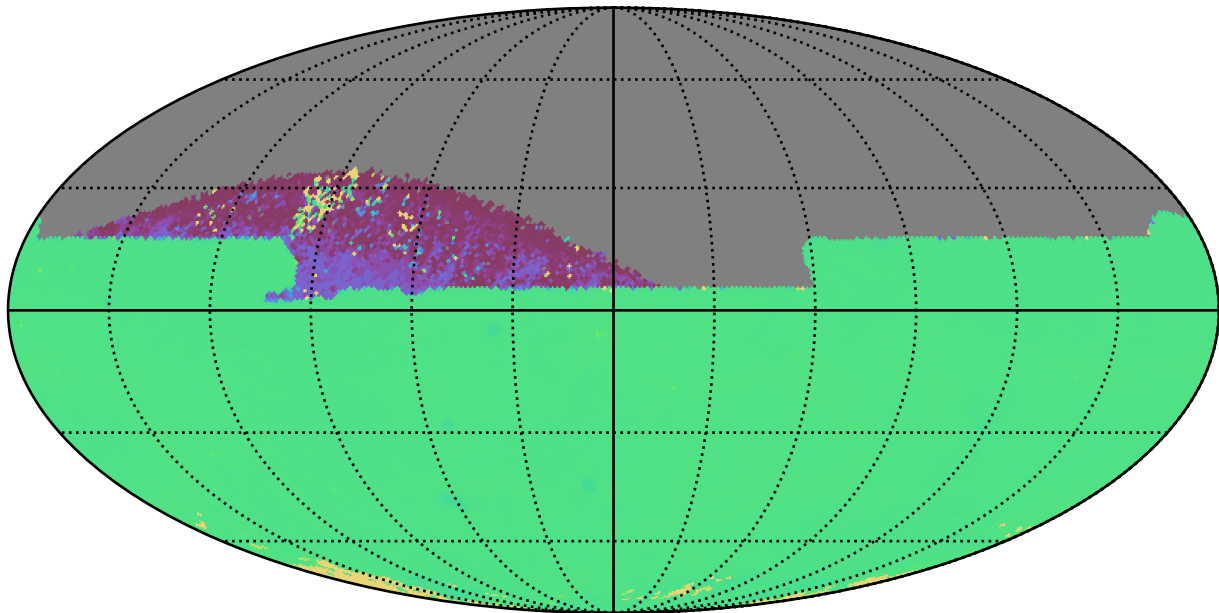

internal_u_expt30_nscale1.0v3.4_10yrs All sky zy bands: 75th Percentile Intranight Timespan

75th Percentile Intranight Timespan (minutes)