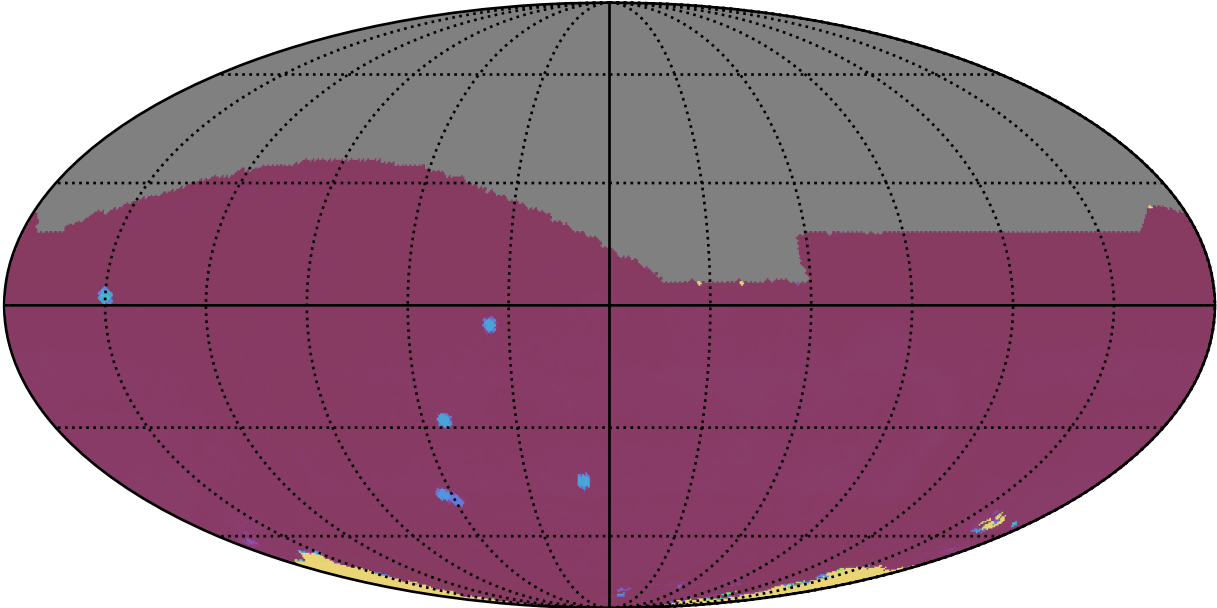

internal\_u\_expt30\_nscale1.0v3.4\_10yrs All sky: 75th Percentile Intranight Timespan

75th Percentile Intranight Timespan (minutes)