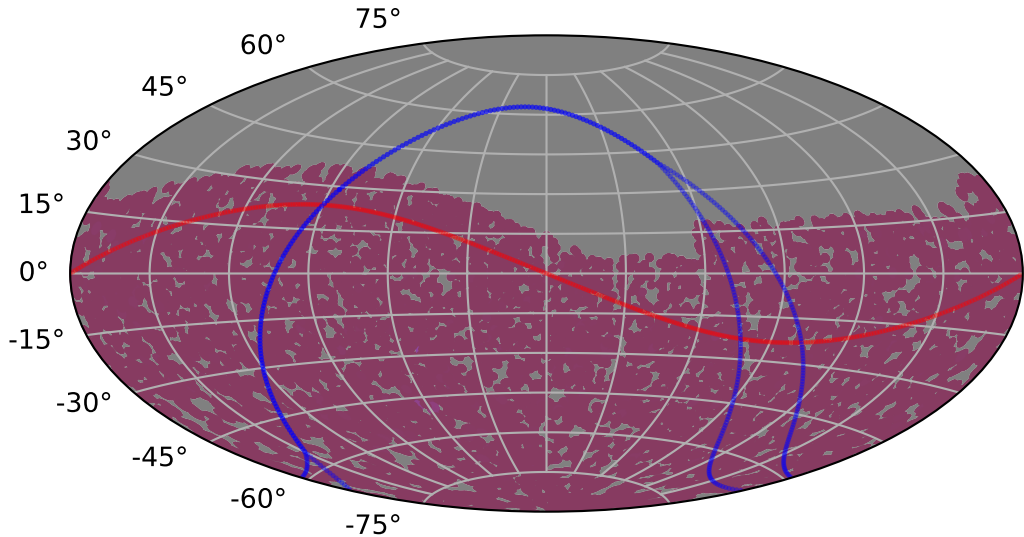

internal_u_expt30_nscale0.9v3.4_10yrs : TDE_Quality_some_color_pnum

TDE_Quality_some_color_pnum
(Bad: 0, Good (obs every 2 night): 1)