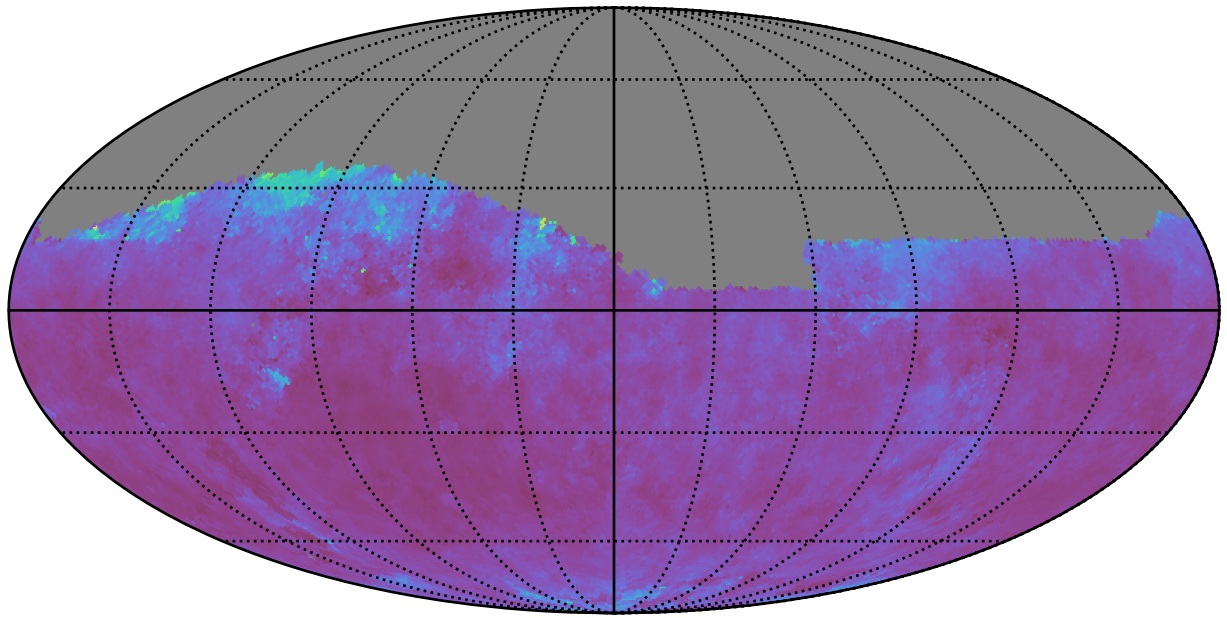

internal_u_expt30_nscale0.9v3.4_10yrs night<365 and z: SNR-weighted FWHMeff z, year<1

SNR-weighted FWHMeff z, year<1
(mag arcsec)