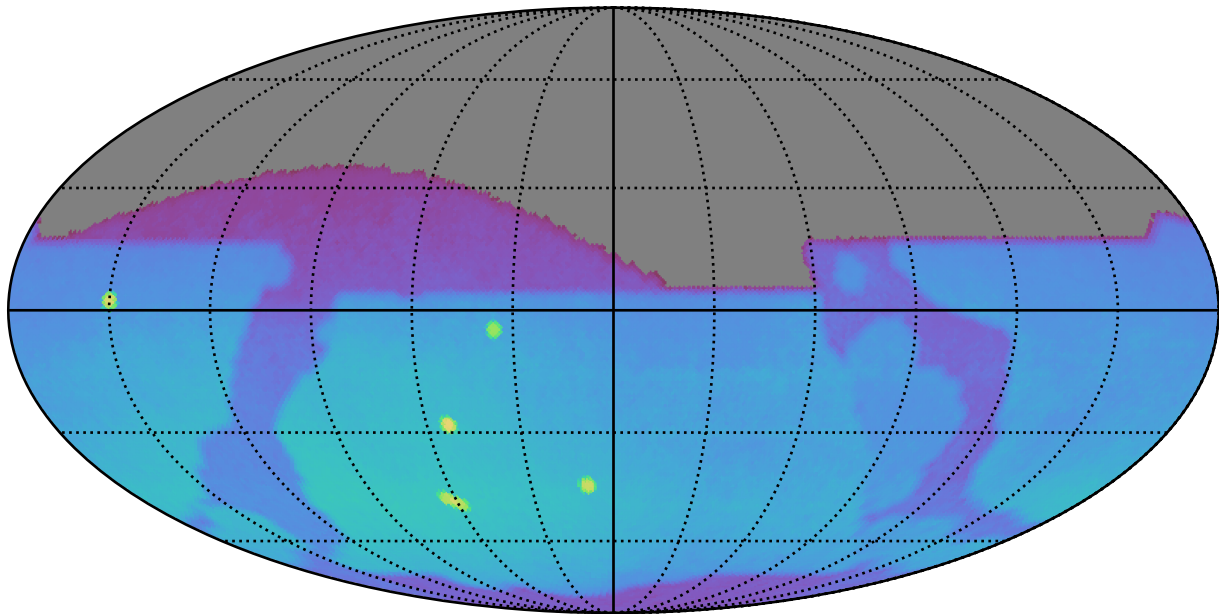

internal_u_expt30_nscale0.9v3.4_10yrs : Brown Dwarf, L7

Brown Dwarf, L7 (pc)