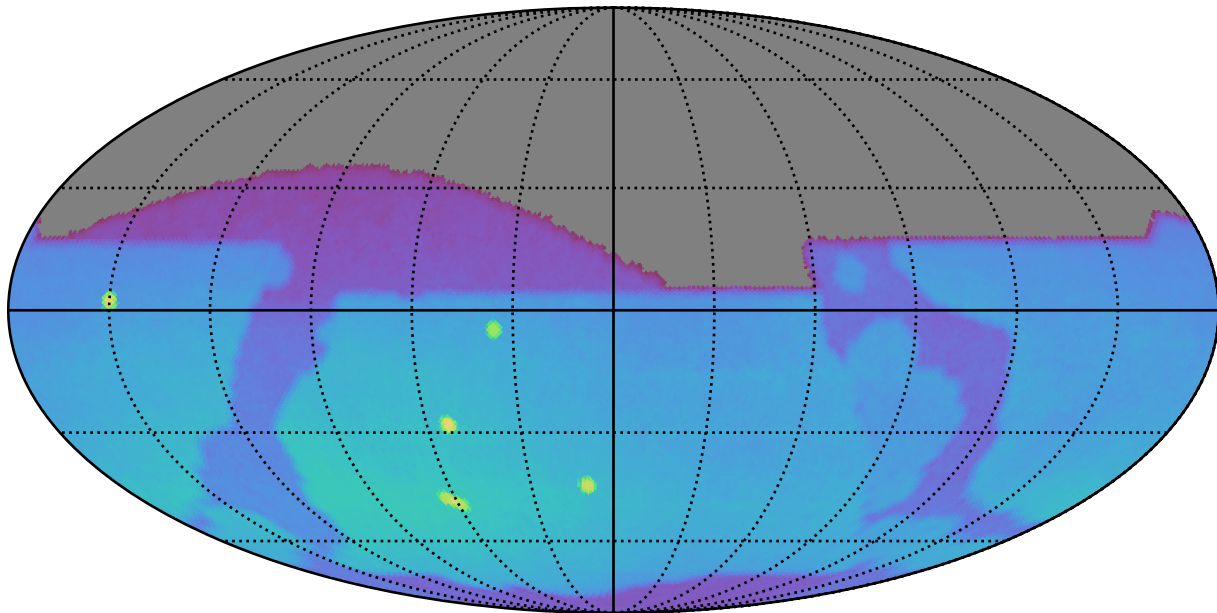

internal_u_expt30_nscale0.9v3.4_10yrs : Brown Dwarf, L4

Brown Dwarf, L4 (pc)