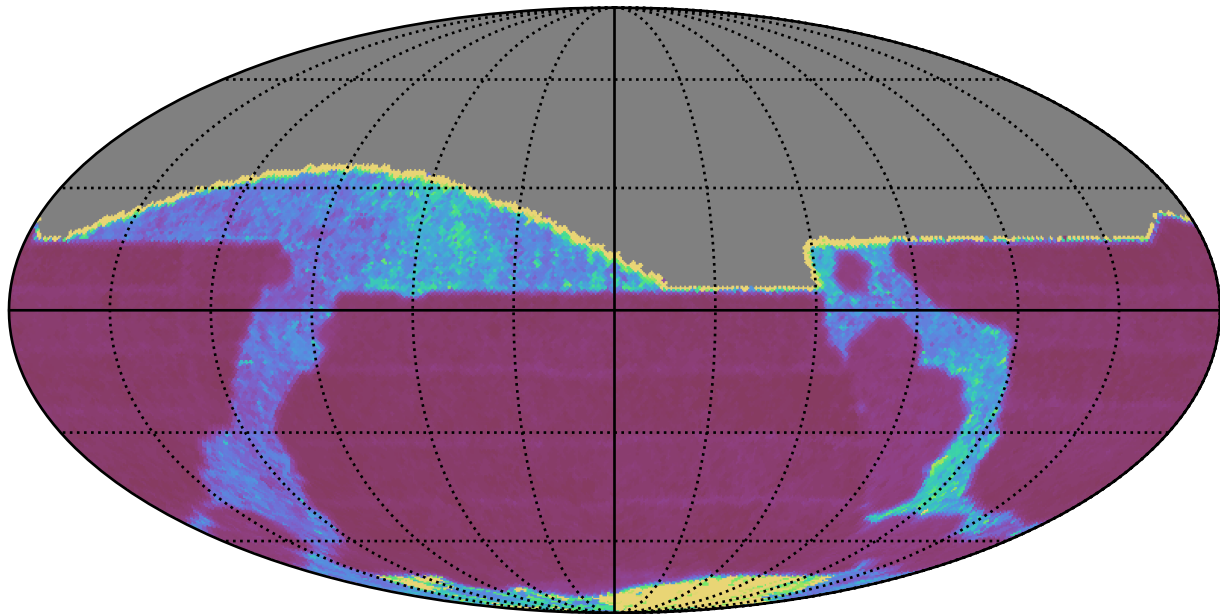

internal_u_expt30_nscale0.9v3.4_10yrs All sky i band: Median Inter-Night Gap

Median Inter-Night Gap (days)