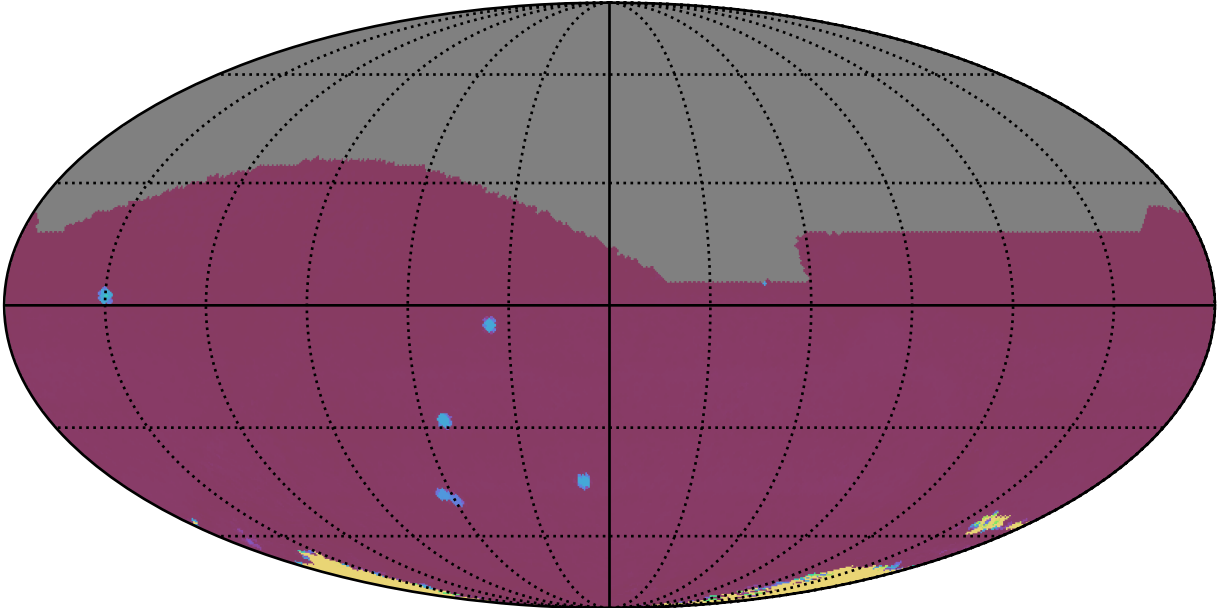

internal\_u\_expt30\_nscale0.9v3.4\_10yrs All sky: 75th Percentile Intranight Timespan

75th Percentile Intranight Timespan (minutes)