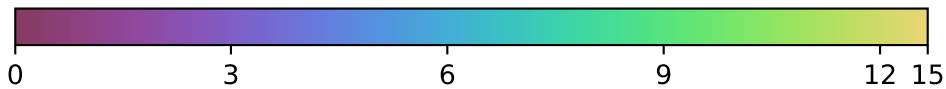

internal_u_expt27_nscale1.5v3.4_10yrs : TDC_precision

TDC_precision (%)