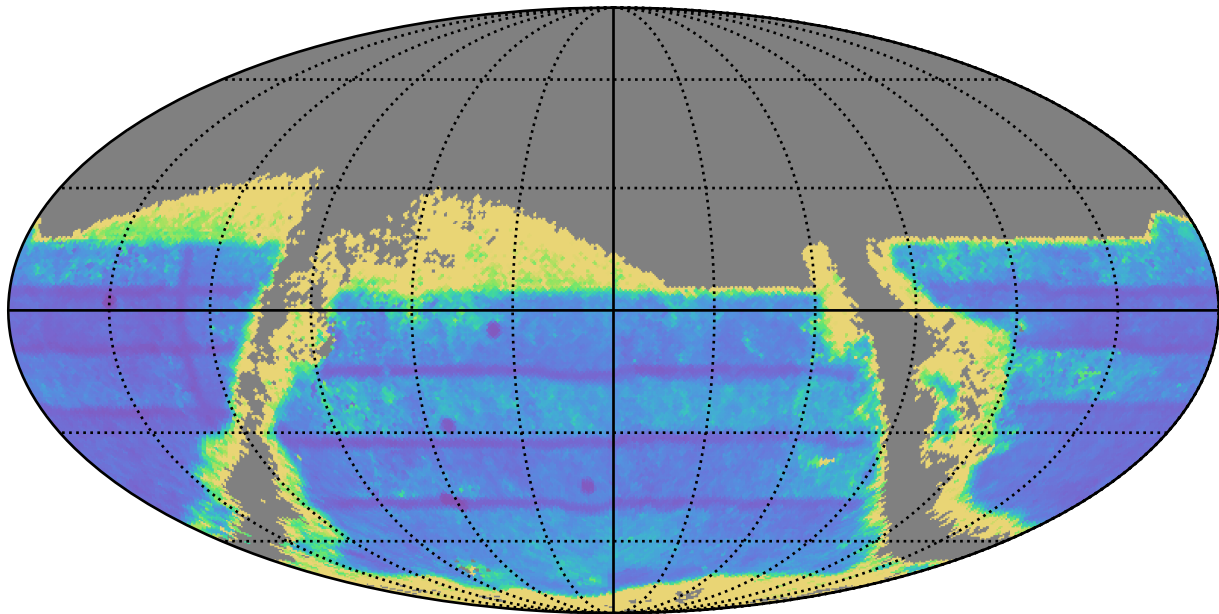

internal_u_expt27_nscale1.5v3.4_10yrs : TDC_precision

TDC_precision (%)