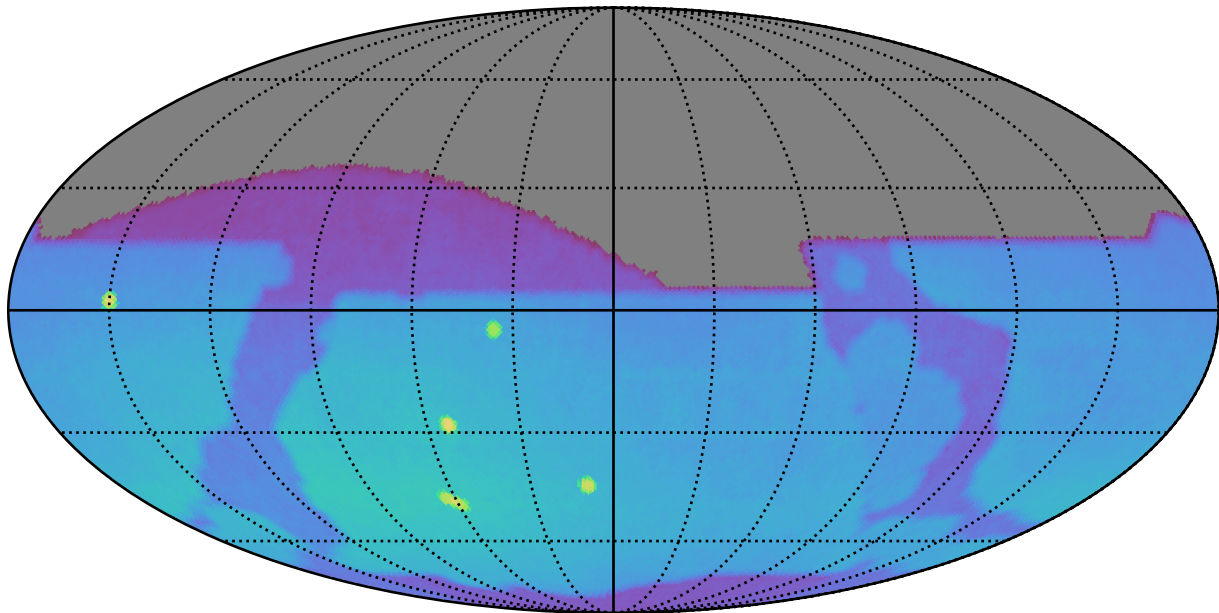

internal_u_expt27_nscale1.5v3.4_10yrs : Brown Dwarf, L4

Brown Dwarf, L4 (pc)