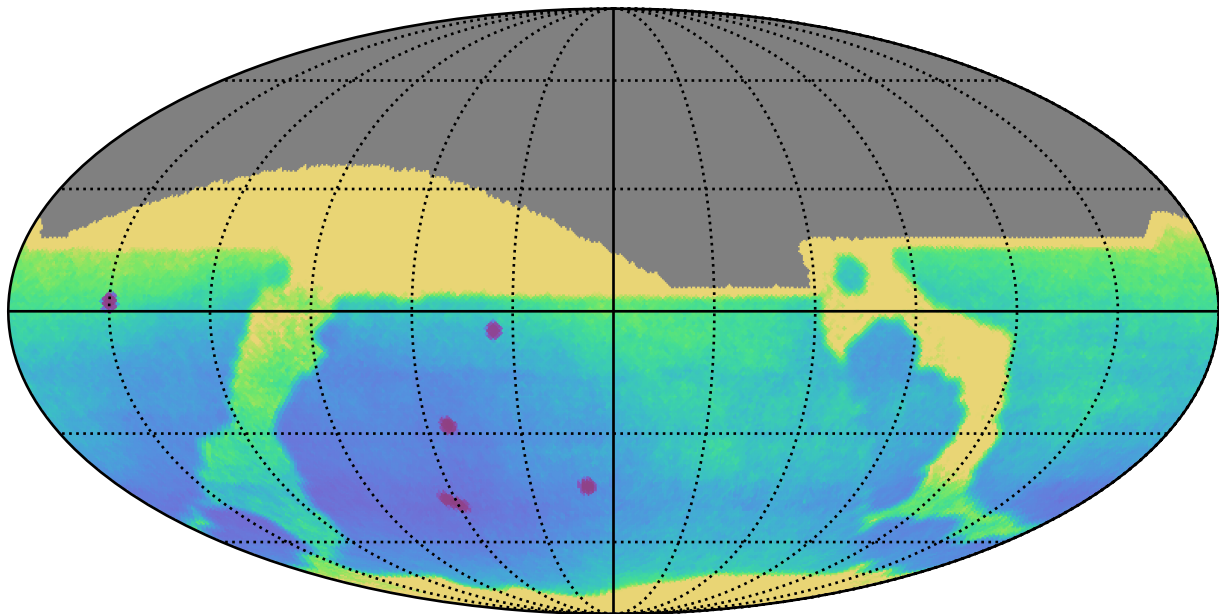

internal_u_expt27_nscale1.5v3.4_10yrs All sky: Parallax Uncert @ 24.0

Parallax Uncert @ 24.0 (mas)