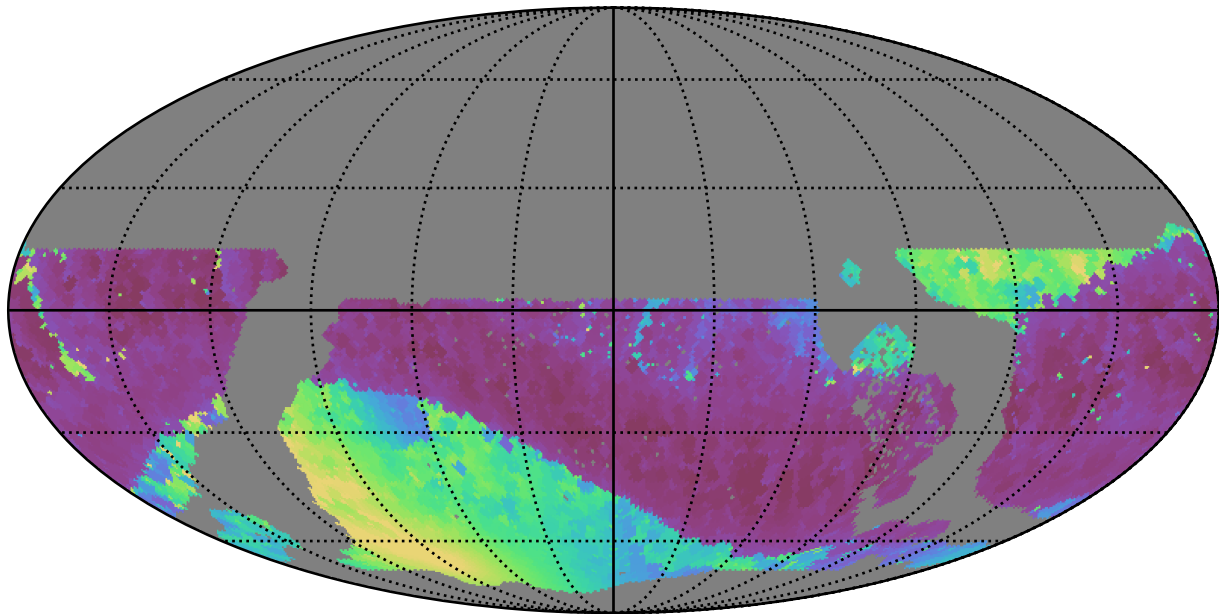

internal_u_expt27_nscale1.5v3.4_10yrs WFD i band: Min solarElong

Min solarElong (degrees)