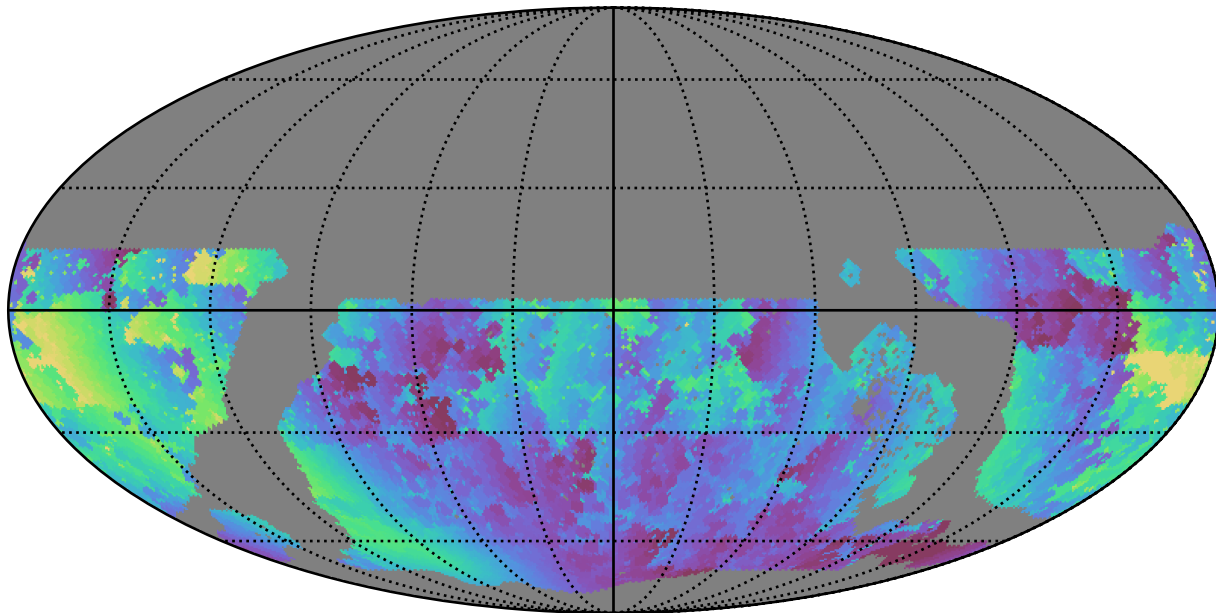

internal_u_expt27_nscale1.5v3.4_10yrs WFD g band: Min solarElong

Min solarElong (degrees)