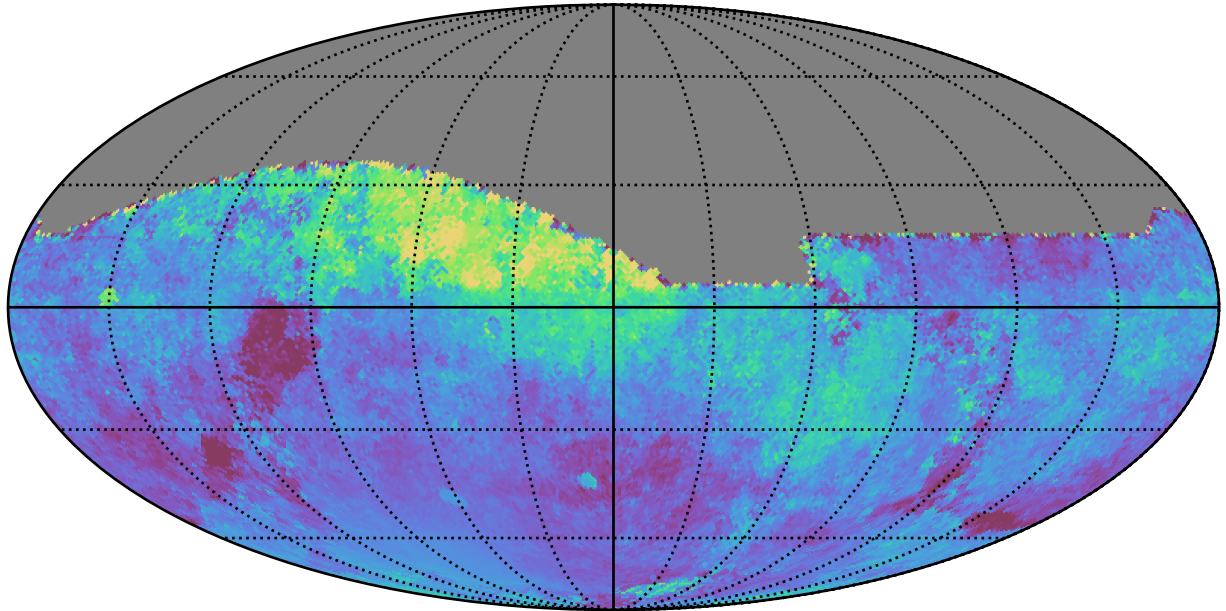

internal_u_expt27_nscale1.5v3.4_10yrs All sky all bands: Median moonDistance

Median moonDistance