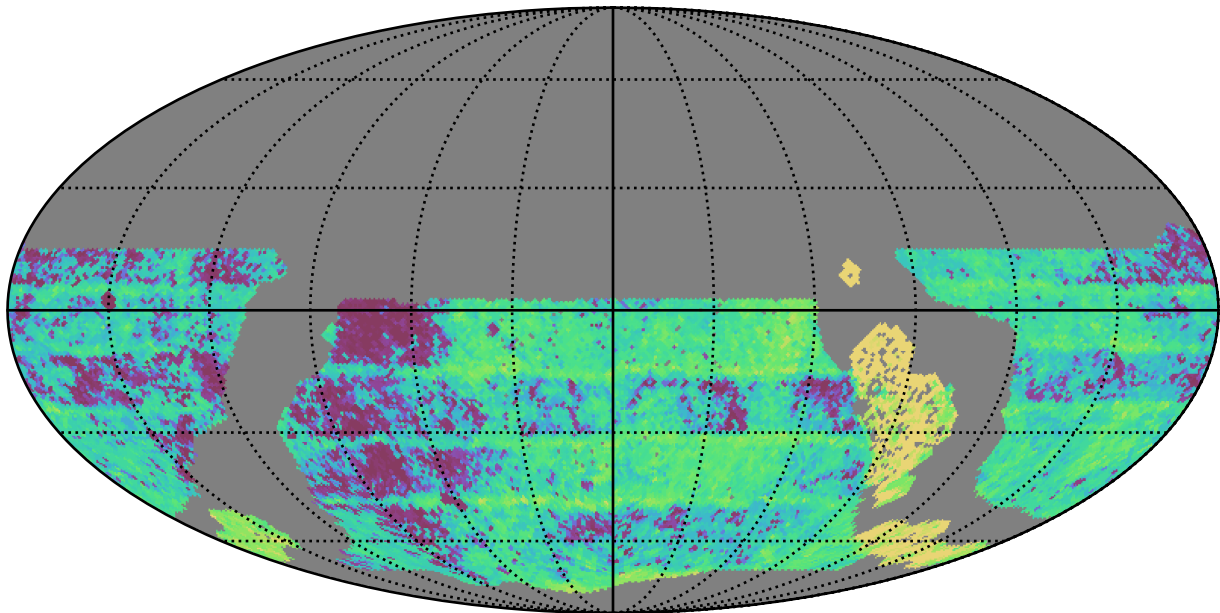

internal_u_expt27_nscale1.5v3.4_10yrs WFD u band: Median Inter-Night Gap

Median Inter-Night Gap (days)