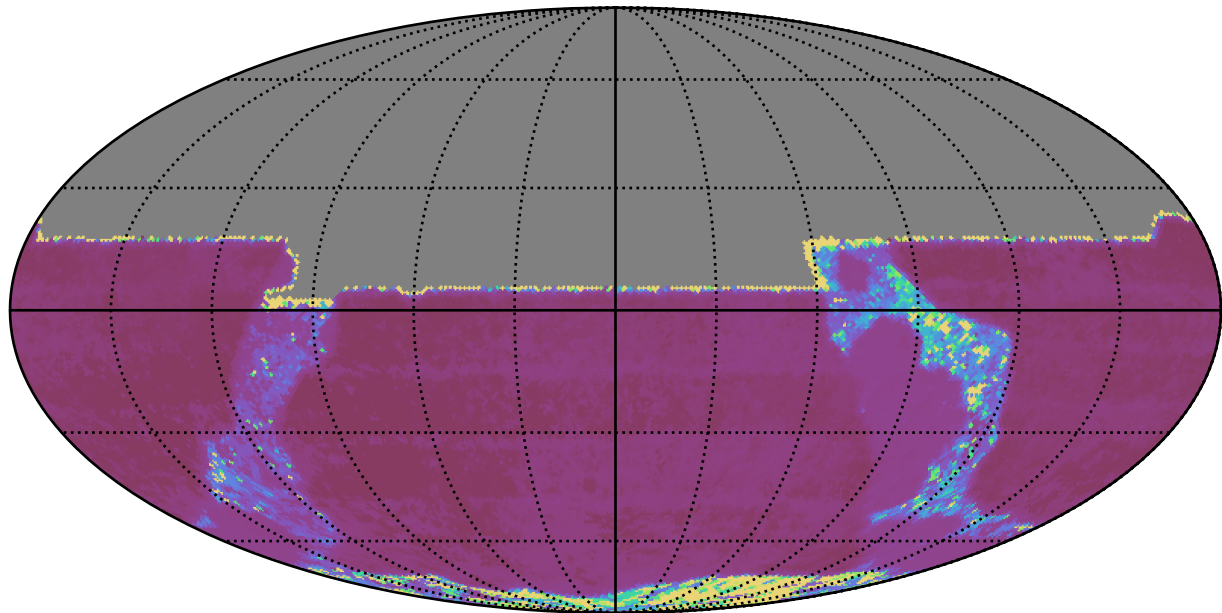

internal_u_expt27_nscale1.5v3.4_10yrs All sky y band: Median Inter-Night Gap

Median Inter-Night Gap (days)