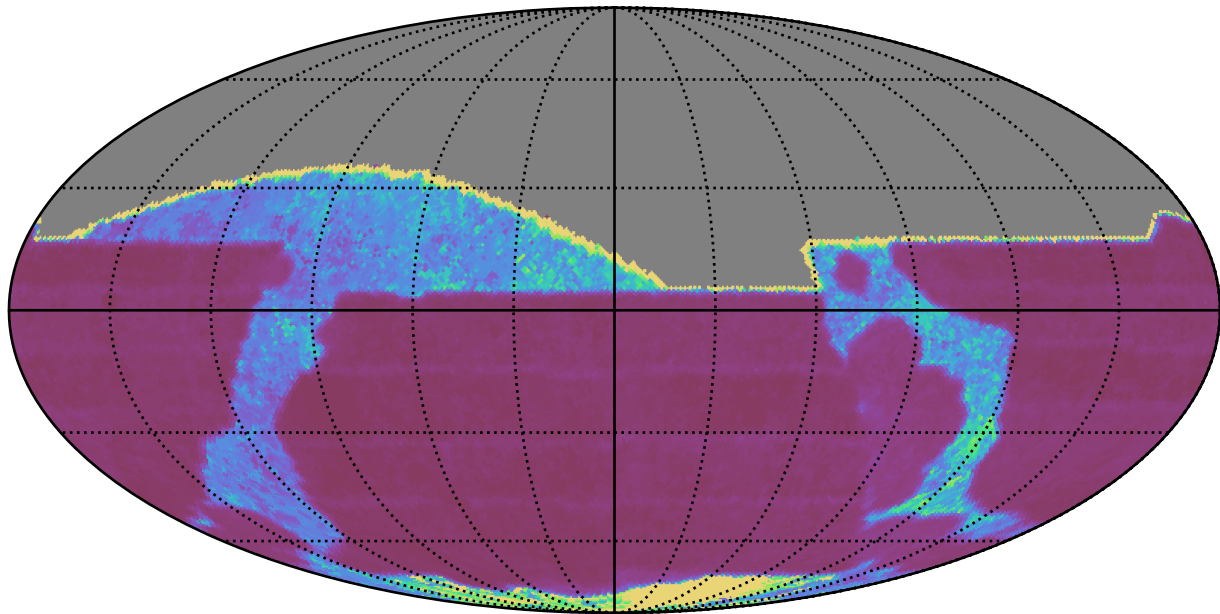

internal_u_expt27_nscale1.5v3.4_10yrs All sky i band: Median Inter-Night Gap

Median Inter-Night Gap (days)