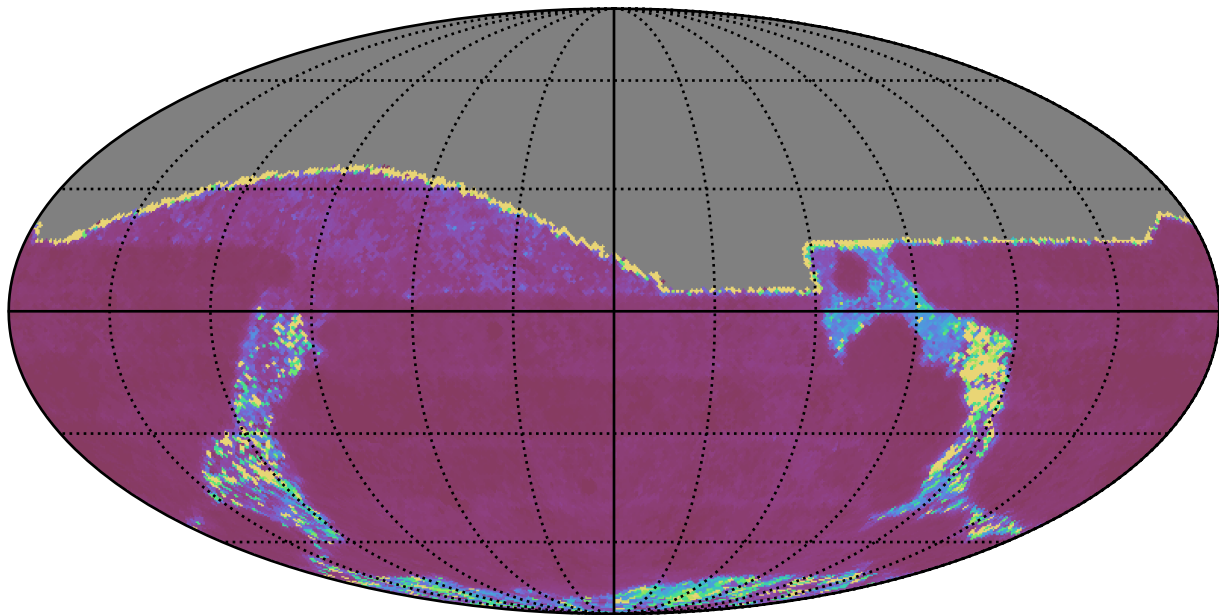

internal_u_expt27_nscale1.5v3.4_10yrs All sky g band: Median Inter-Night Gap

Median Inter-Night Gap (days)