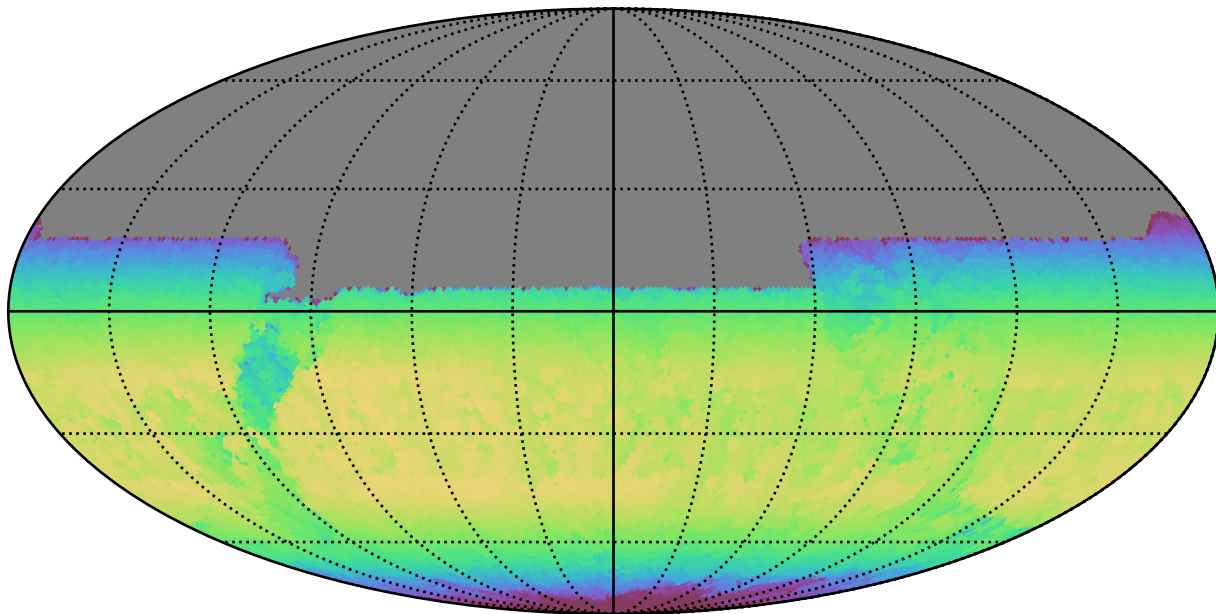

internal\_u\_expt27\_nscale1.5v3.4\_10yrs All sky y band: Max skyBrightness

18.10 18.15 18.20 18.25 18.30 18.35 18.40 18.45 18.50 18.55 18.65

Max skyBrightness (mag/sq arcsec)