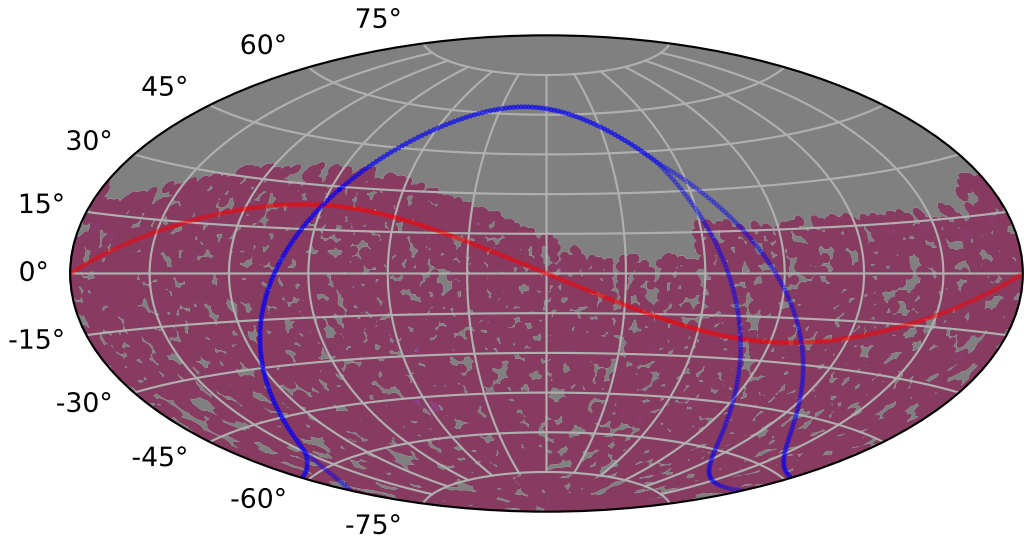

internal_u_expt27_nscale1.2v3.4_10yrs : TDE_Quality_some_color_pnum

TDE_Quality_some_color_pnum
(Bad: 0, Good (obs every 2 night): 1)