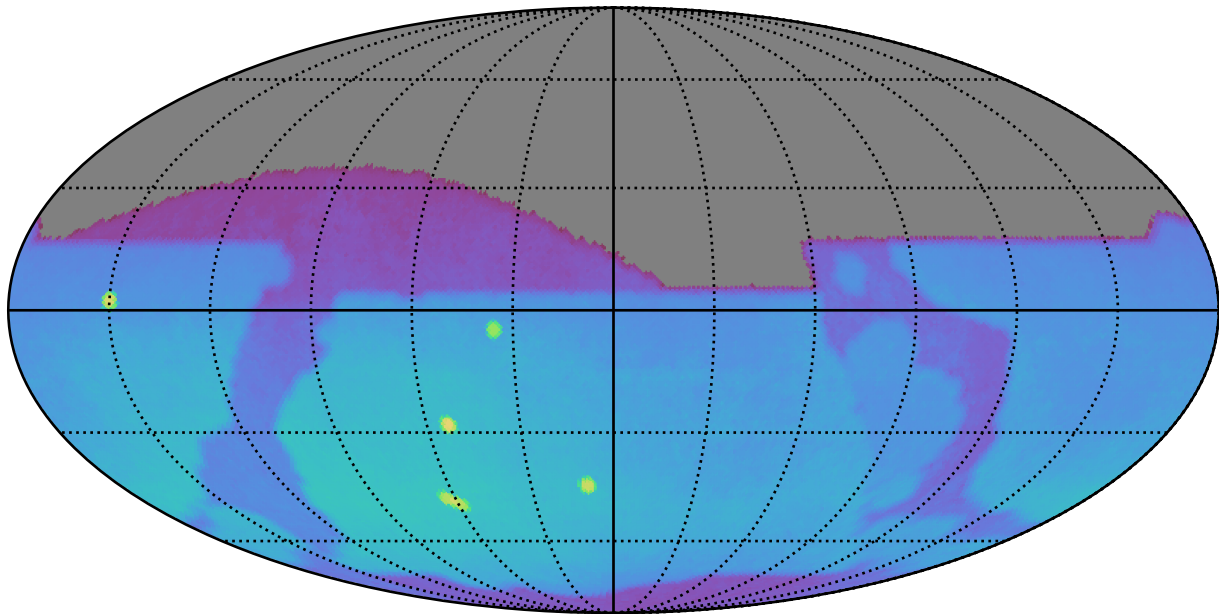

internal\_u\_expt27\_nscale1.2v3.4\_10yrs : Brown Dwarf, L7

Brown Dwarf, L7 (pc)