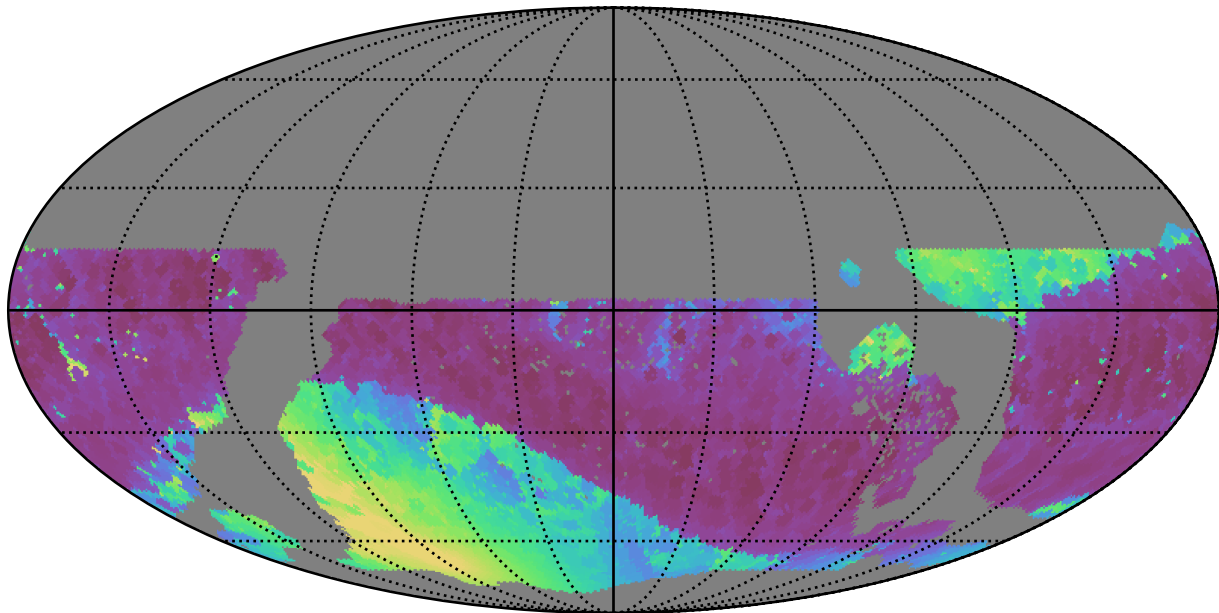

internal_u_expt27_nscale1.2v3.4_10yrs WFD z band: Min solarElong

Min solarElong (degrees)